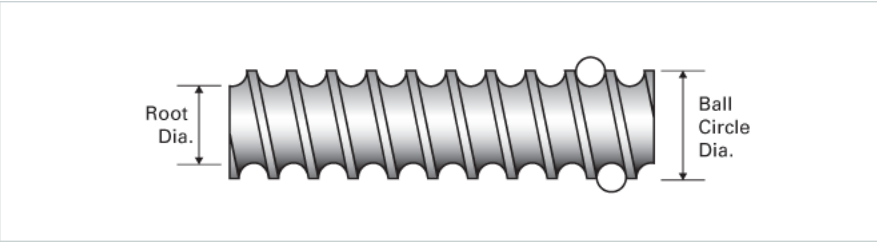

PowerTrac SRT 1500 - 0473 RH

Call 800-321-7800 or visit us online at www.nookindustries.com to configure and order your PowerTrac SRT 1500 - 0473 RH today!

Product Info	
Screw Code	1500-0473 SRT RA
Precision	SRT
Screw Material	4150
Thread Direction	RH
Details	
Ball Circle Diameter [in]	1.500
Lead [in]	0.473
Root Diameter [in]	1.140
End Code for Types 1,2,3,5 [* Journals may show tracings of the thread]	25
End Code for Type 4 [* Journals may show tracings of the thread]	16
Performance Specifications	
Lead Accuracy +/- [in./ft.]	0.0040
Part Numbers	
2 ft. Part Number	
4 ft. Part Number	SRT9610
6 ft. Part Number	
8 ft. Part Number	SRT9127
12 ft. Part Number	SRT9624
16 ft. Part Number	SRT0435
20 ft. Part Number	SRT0597
Weight	
Screw Weight [lb./ft.]	4.47