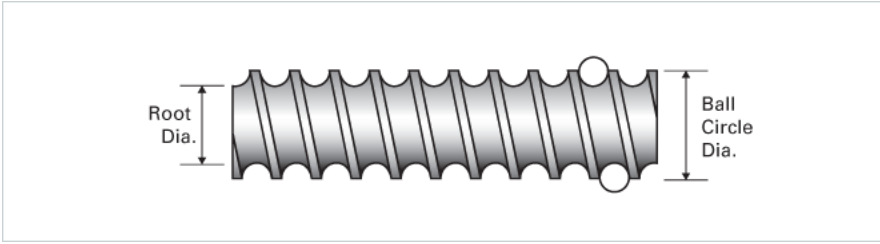

PowerTrac SRT 1500 - 0473 RH

Call 800-321-7800 or visit us online at www.nookindustries.com to configure and order your PowerTrac SRT 1500 - 0473 RH today!

Product Info

Screw Code	1500-0473 SRT RA
Precision	SRT
Screw Material	4150
Thread Direction	RH

Details

Ball Circle Diameter [in]	1.500
Lead [in]	0.473
Root Diameter [in]	1.140
End Code for Types 1,2,3,5 [* Journals may show tracings of the thread]	25
End Code for Type 4 [* Journals may show tracings of the thread]	16

Performance Specifications

Lead Accuracy +/- [in./ft.]	0.0040
-----------------------------	--------

Part Numbers

2 ft. Part Number	
4 ft. Part Number	SRT9610
6 ft. Part Number	
8 ft. Part Number	SRT9127
12 ft. Part Number	SRT9624
16 ft. Part Number	SRT0435
20 ft. Part Number	SRT0597

Weight

Screw Weight [lb./ft.]	4.47
------------------------	------