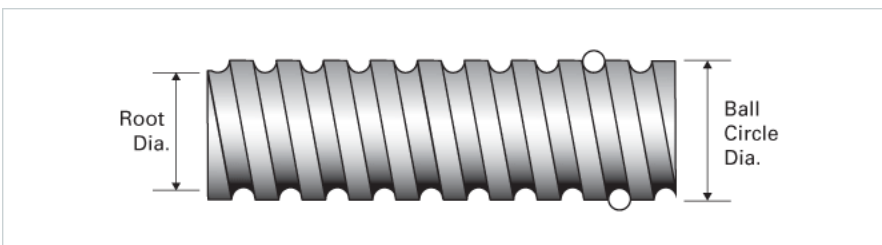

### Product Info

Screw Code	0750-0200 SRT RA
Precision	SRT
Screw Material	4150
Thread Direction	RH

### Details

Ball Circle Diameter [in]	0.750
Lead [in]	0.200
Root Diameter [in]	0.602
End Code for Types 1,2,3,5 [* Journals may show tracings of the thread]	15
End Code for Type 4 [* Journals may show tracings of the thread]	8

### Performance Specifications

Lead Accuracy +/- [in./ft.]	0.0040
-----------------------------	--------