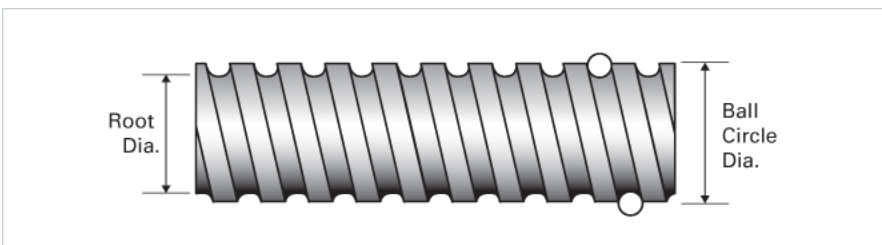

PowerTrac SRT 0631 - 0200 RH

Call 800-321-7800 or visit us online at www.nookindustries.com to configure and order your PowerTrac SRT 0631 - 0200 RH today!

Product Info

Screw Code	0631-0200 SRT RA
Precision	SRT
Screw Material	4150
Thread Direction	RH

Details

Ball Circle Diameter [in]	0.631
Lead [in]	0.200
Root Diameter [in]	0.500
End Code for Types 1,2,3,5 [* Journals may show tracings of the thread]	12
End Code for Type 4 [* Journals may show tracings of the thread]	8

Performance Specifications

Lead Accuracy +/- [in./ft.]	0.0040
-----------------------------	--------

Part Numbers

2 ft. Part Number	SRT9392
4 ft. Part Number	SRT9987
6 ft. Part Number	SRT7540
8 ft. Part Number	
12 ft. Part Number	
16 ft. Part Number	
20 ft. Part Number	