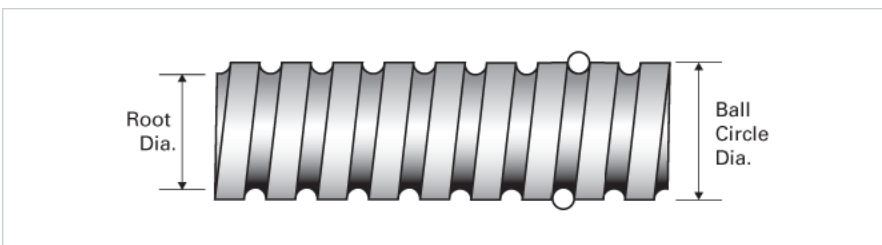

PowerTrac SRT 0375 - 0125 LH

Call 800-321-7800 or visit us online at www.nookindustries.com to configure and order your PowerTrac SRT 0375 - 0125 LH today!

Product Info

Screw Code	0375-0125 SRT LA
Precision	SRT
Screw Material	4150
Thread Direction	LH

Details

Ball Circle Diameter [in]	0.375
Lead [in]	0.125
Root Diameter [in]	0.300
End Code for Types 1,2,3,5 [* Journals may show tracings of the thread]	7
End Code for Type 4 [* Journals may show tracings of the thread]	4

Performance Specifications

Lead Accuracy +/- [in./ft.]	0.0040
-----------------------------	--------

Part Numbers

2 ft. Part Number	SRT8528
4 ft. Part Number	SRT8532
6 ft. Part Number	
8 ft. Part Number	
12 ft. Part Number	
16 ft. Part Number	
20 ft. Part Number	