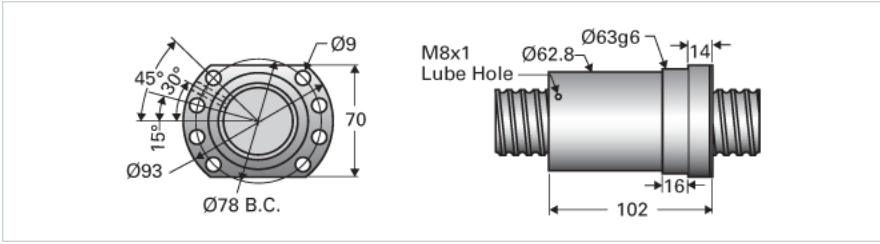

### Product Info

Ball Nut Number	MPN10429
Thread Direction	RH

### Details

Ball Circle Diameter [mm]	40.28
Lead [mm]	40
Nominal Ball Diameter [mm]	6.35
Root Diameter [mm]	33.79

### Performance Specifications

Lead Accuracy +/- [mm/m/300mm]	100
Dynamic Load Ca [kN]	75.3
Static Load Coa [kN]	121.4