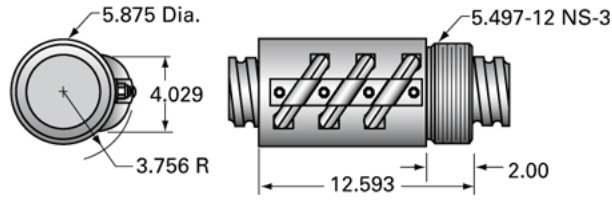

PowerTrac SBN 4000 - 1000 RH, Triple Circuit

Call 800-321-7800 or visit us online at www.nookindustries.com to configure and order your PowerTrac SBN 4000 - 1000 RH, Triple Circuit today!

Product Info

Ball Nut Number	SBN3258
Thread Direction	RH

Details

Ball Circle Diameter [in]	4.000
Lead [in]	1.000
Nominal Ball Diameter [in]	0.625
Root diameter [in]	3.338

Dimensions

A [in]

Forces and Torques

Torque to Raise 1 lb. [in-lb]	0.177
-------------------------------	-------

Flange Part Numbers

Flange Part Number	FLG3307
--------------------	---------

Wiper Part Numbers

Wiper Kit Part Number	WKB3306
Wiper Kit Felt Part Number	WKF4057

Weight

Nut Weight [lb]	53.50
-----------------	-------

Performance Specifications

Lead Accuracy +/- [in./ft.]	0.008
Maximum Adjustable Preload [lb]	
Spring Rate x 10 ⁶ [lb./in.]	
Dynamic Load [lb]	85758
Static Load [lb]	476970