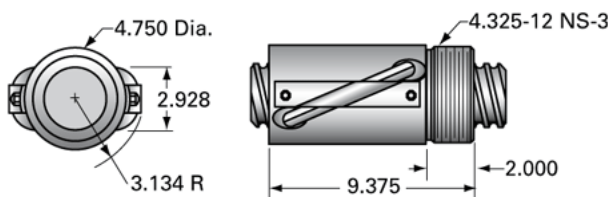

PowerTrac SBN 3000 - 1500 RH, Double Circuit

Call 800-321-7800 or visit us online at www.nookindustries.com to configure and order your PowerTrac SBN 3000 - 1500 RH, Double Circuit today!

Product Info

Ball Nut Number	SBN4986
Thread Direction	RH

Details

Ball Circle Diameter [in]	3.000
Lead [in]	1.500
Nominal Ball Diameter [in]	0.500
Root diameter [in]	2.480

Dimensions

A [in]

Forces and Torques

Torque to Raise 1 lb. [in-lb]	0.266
-------------------------------	-------

Flange Part Numbers

Flange Part Number	FLG7575
--------------------	---------

Wiper Part Numbers

Wiper Kit Part Number	WKB2661
Wiper Kit Felt Part Number	WKF0458

Weight

Nut Weight [lb]	27.20
-----------------	-------

Performance Specifications

Lead Accuracy +/- [in./ft.]	0.008
Maximum Adjustable Preload [lb]	
Spring Rate x 10 ⁶ [lb./in.]	
Dynamic Load [lb]	53646
Static Load [lb]	253617