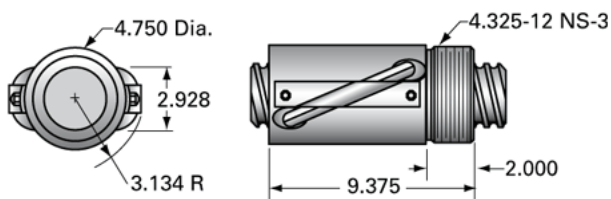

PowerTrac SBN 3000 - 1500 RH, Double Circuit

Call 800-321-7800 or visit us online at www.nookindustries.com to configure and order your PowerTrac SBN 3000 - 1500 RH, Double Circuit today!

Product Info

Ball Nut Number	SBN4986
Thread Direction	RH

Details

Ball Circle Diameter [in]	3.000
Lead [in]	1.500
Nominal Ball Diameter [in]	0.500
Root diameter [in]	2.480

Dimensions

A [in]

Forces and Torques

Torque to Raise 1 lb. [in-lb]	0.266
-------------------------------	-------

Flange Part Numbers

Flange Part Number	FLG7575
--------------------	---------

Wiper Part Numbers

Wiper Kit Part Number	WKB2661
Wiper Kit Felt Part Number	WKF0458

Weight

Nut Weight [lb]	27.20
-----------------	-------

Performance Specifications

Lead Accuracy +/- [in./ft.]	0.008
Maximum Adjustable Preload [lb]	
Spring Rate x 10 ⁶ [lb./in.]	
Dynamic Load [lb]	53646
Static Load [lb]	253617