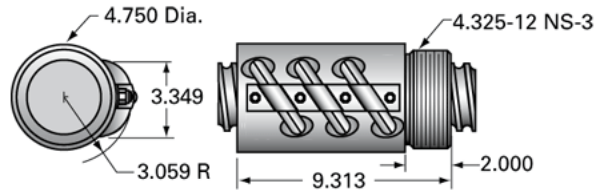

PowerTrac SBN 3000 - 0660 LH, Triple Circuit

Call 800-321-7800 or visit us online at www.nookindustries.com to configure and order your PowerTrac SBN 3000 - 0660 LH, Triple Circuit today!

Product Info

Ball Nut Number	SBN10257
Thread Direction	LH

Details

Ball Circle Diameter [in]	3.000
Lead [in]	0.660
Nominal Ball Diameter [in]	0.500
Root diameter [in]	2.480

Dimensions

A [in]

Forces and Torques

Torque to Raise 1 lb. [in-lb]	0.117
-------------------------------	-------

Flange Part Numbers

Flange Part Number	FLG7575
--------------------	---------

Wiper Part Numbers

Wiper Kit Part Number	WKB2661
Wiper Kit Felt Part Number	

Weight

Nut Weight [lb]	26.00
-----------------	-------

Performance Specifications

Lead Accuracy +/- [in./ft.]	0.008
Maximum Adjustable Preload [lb]	
Spring Rate x 10 ⁶ [lb./in.]	
Dynamic Load [lb]	44316
Static Load [lb]	271733