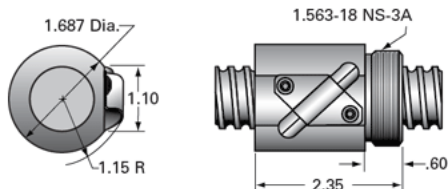

### Product Info

Ball Nut Number	SBN10470
Thread Direction	RH

### Details

Ball Circle Diameter [in]	1.000
Lead [in]	0.250
Nominal Ball Diameter [in]	0.156
Root diameter [in]	0.820

### Performance Specifications

Lead Accuracy +/- [in./ft.]	0.004
Maximum Adjustable Preload [lb]	
Spring Rate x 10 <sup>6</sup> [lb./in.]	
Dynamic Load [lb]	290
Static Load [lb]	2504