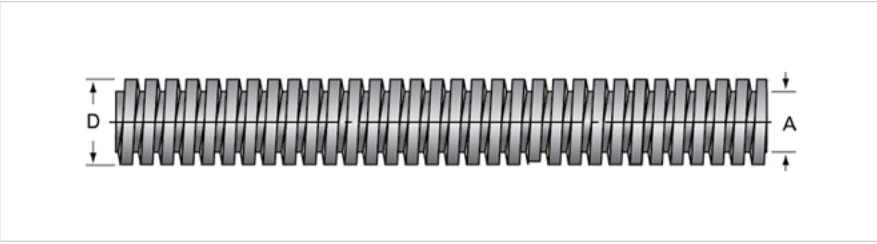

PowerAC 1 1/2"-2 2/3 LA

Call 800-321-7800 or visit us online at www.nookindustries.com to configure and order your PowerAC 1 1/2"-2 2/3 LA today!

Product Info	
Screw Code	153-LA
Thread Direction	LH
Screw Material	4140 Series
Details	
Lead [in]	0.375
Starts	1
Pitch [in]	0.375
Turns Per Inch	2.667
Threads per Inch	2.66666666667
Thread Code	153
Form	40
End Code for Types 1,2,3,5 [* Journals may show tracings of the thread]	25
End Code for Type 4 [* Journals may show tracings of the thread]	16
Dimensions	
A - Root Diameter Minimum [in]	1.066
D - Nominal Rod Diameter [in]	1.500
Part Numbers	
3 ft. Part Number	51153
6 ft. Part Number	52153
12 ft. Part Number	53153
20 ft. Part Number	
Performance Specifications	
Lead Accuracy +/- [in/in]	0.0003
Weight	
Screw Weight [lb./ft.]	4.55