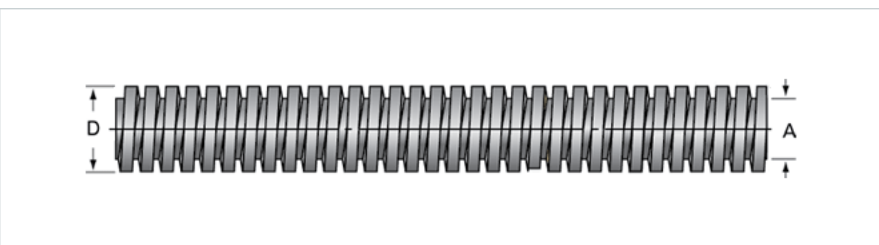

PowerAC 1 1/2"-2 LA

Call 800-321-7800 or visit us online at www.nookindustries.com to configure and order your PowerAC 1 1/2"-2 LA today!

Product Info	
Screw Code	152-LA
Thread Direction	LH
Screw Material	4140 Series
Details	
Lead [in]	0.500
Starts	2
Pitch [in]	0.250
Turns Per Inch	2
Threads per Inch	4
Thread Code	152
Form	2C
End Code for Types 1,2,3,5 [* Journals may show tracings of the thread]	30
End Code for Type 4 [* Journals may show tracings of the thread]	19
Dimensions	
A - Root Diameter Minimum [in]	1.196
D - Nominal Rod Diameter [in]	1.500
Part Numbers	
3 ft. Part Number	51152
6 ft. Part Number	52152
12 ft. Part Number	53152
20 ft. Part Number	
Performance Specifications	
Lead Accuracy +/- [in/in]	0.0003
Weight	
Screw Weight [lb./ft.]	4.95