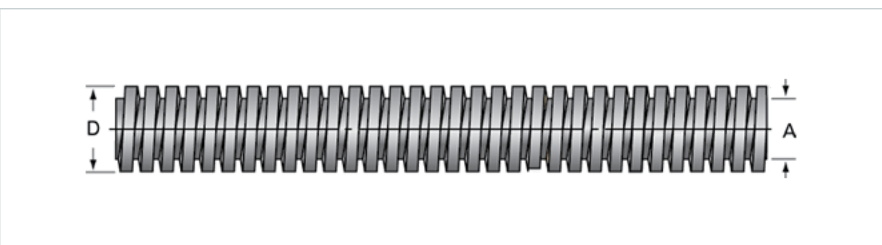

### Product Info

Screw Code	075-LA
Thread Direction	LH
Screw Material	4140 Series

### Details

Lead [in]	0.200
Starts	1
Pitch [in]	0.200
Turns Per Inch	5
Threads per Inch	5
Thread Code	075
Form	2C
End Code for Types 1,2,3,5 [* Journals may show tracings of the thread]	12
End Code for Type 4 [* Journals may show tracings of the thread]	8

### Dimensions

A - Root Diameter Minimum [in]	0.502
D - Nominal Rod Diameter [in]	0.750