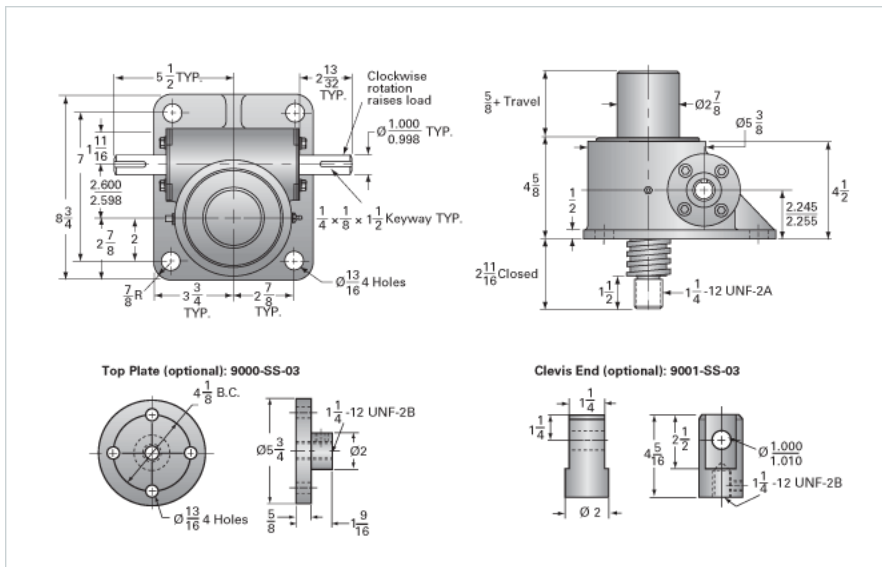

### Details

Capacity [Ton]	3.33
Gear Ratio	24:1
Turns of Worm per Inch Travel	48
Torque to Raise 1 lb. [in-lb]	0.0192
Lifting Screw Diameter [in]	2.00
Screw Lead [in]	0.500
Root Diameter [in]	1.410
Tare Drag Torque [in-lb]	20

### Performance Specifications

Maximum Allowable Input [hp]	1.50
Maximum Input Torque [in-lb]	128
Maximum Load at 1750 RPM	2813
Starting Torque	2 x Running Torque