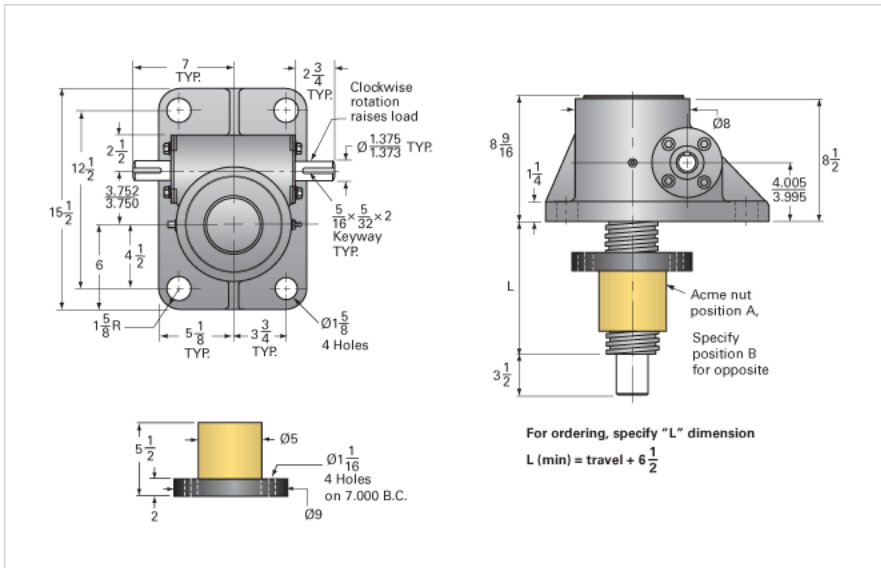

ActionJac 35SS-MSJ-IR 32:1

Call 800-321-7800 or visit us online at www.nookindustries.com to configure and order your ActionJac 35SS-MSJ-IR 32:1 today!

Details

Capacity [Ton]	11.66
Gear Ratio	32:1
Turns of Worm per Inch Travel	48
Torque to Raise 1 lb. [in-lb]	0.0251
Lifting Screw Diameter [in]	3.75
Screw Lead [in]	0.667
Root Diameter [in]	3.083
Tare Drag Torque [in-lb]	50

Performance Specifications

Maximum Allowable Input [hp]	3.50
Maximum Input Torque [in-lb]	600
Maximum Load at 1750 RPM	5022
Starting Torque	2 x Running Torque

Weight

Base 0 Travel [lb]	165
Per Inch of Travel [lb]	3.50
Grease [lb]	3.5