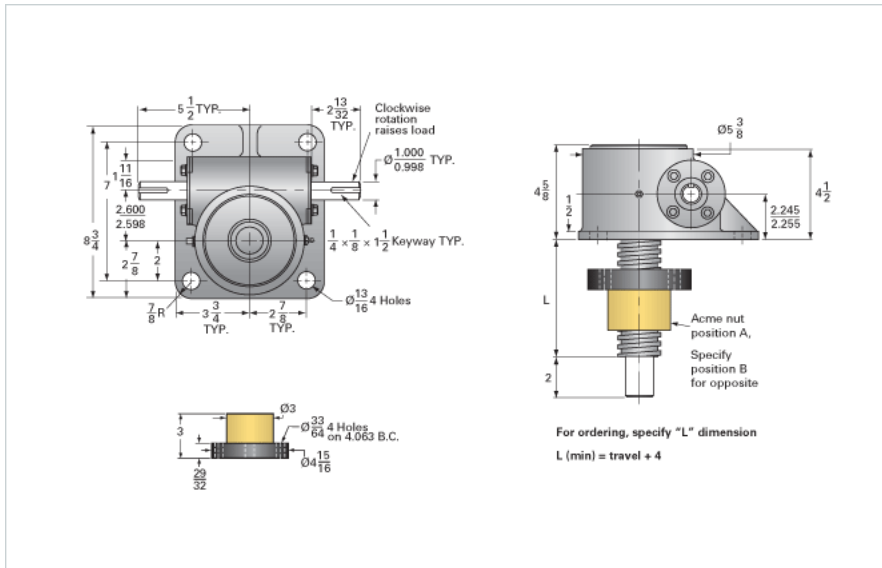

ActionJac 10SS-MSJ-IR 24:1

Call 800-321-7800 or visit us online at www.nookindustries.com to configure and order your ActionJac 10SS-MSJ-IR 24:1 today!

Details

Capacity [Ton]	3.33
Gear Ratio	24:1
Turns of Worm per Inch Travel	48
Torque to Raise 1 lb. [in-lb]	0.0192
Lifting Screw Diameter [in]	2.00
Screw Lead [in]	0.500
Root Diameter [in]	1.410
Tare Drag Torque [in-lb]	20

Performance Specifications

Maximum Allowable Input [hp]	1.50
Maximum Input Torque [in-lb]	128
Maximum Load at 1750 RPM	2813
Starting Torque	2 x Running Torque

Weight

Base 0 Travel [lb]	50
Per Inch of Travel [lb]	1.20
Grease [lb]	1.5