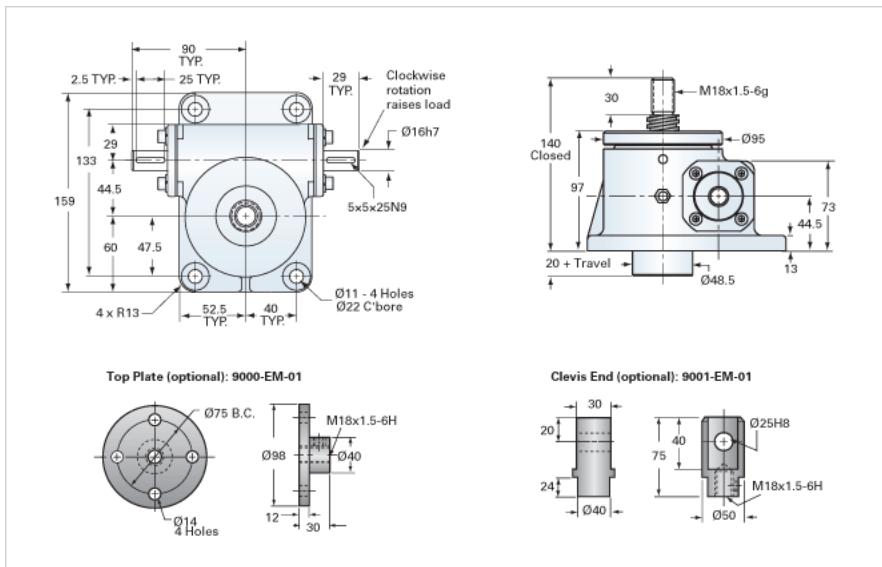

### Details

Capacity [kN]	25
Gear Ratio	12:1
Raise for One Turn of Worm [mm]	0.50
Torque to Raise 1 kN [Nm]	0.35
No Load Torque [Nm]	0.56
Lifting Screw Diameter [mm]	26
Screw Lead [mm]	6
Root Diameter [mm]	17.8

### Performance Specifications

Maximum Allowable Input [kW]	1.13
Maximum Input Torque [Nm]	8.70
Maximum Load at 1425 RPM [kN]	21.7
Maximum Worm Speed at Rated Load [rpm]	1235
Starting Torque	2 x Running Torque

### Weight

Base 0 Travel [kg]	7.70
Per 100mm of Travel [kg]	0.32
Grease [kg]	0.22