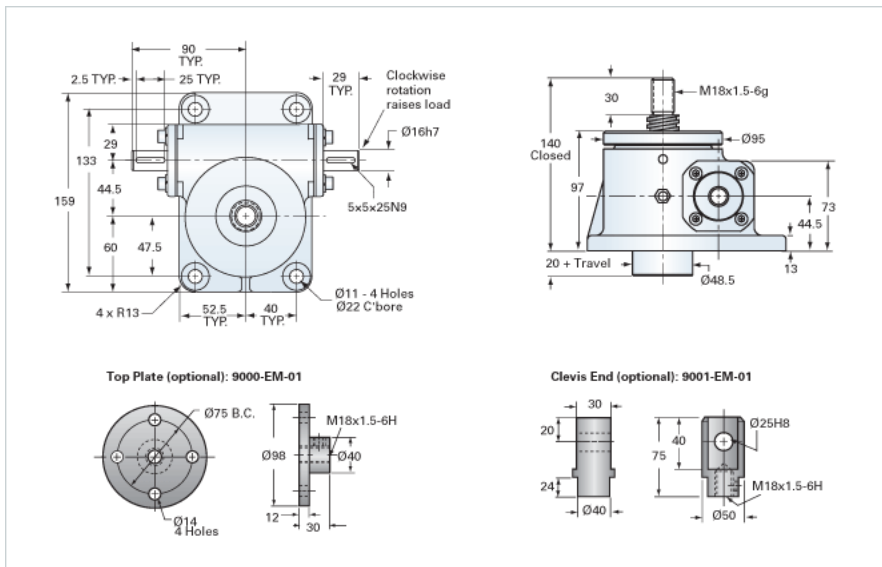

ActionJac EM2.5-MSJ-U 12:1

Call 800-321-7800 or visit us online at www.nookindustries.com to configure and order your ActionJac EM2.5-MSJ-U 12:1 today!

Details

Capacity [kN]	25
Gear Ratio	12:1
Raise for One Turn of Worm [mm]	0.50
Torque to Raise 1 kN [Nm]	0.35
No Load Torque [Nm]	0.56
Lifting Screw Diameter [mm]	26
Screw Lead [mm]	6
Root Diameter [mm]	17.8

Performance Specifications

Maximum Allowable Input [kW]	1.13
Maximum Input Torque [Nm]	8.70
Maximum Load at 1425 RPM [kN]	21.7
Maximum Worm Speed at Rated Load [rpm]	1235
Starting Torque	2 x Running Torque

Weight

Base 0 Travel [kg]	7.70
Per 100mm of Travel [kg]	0.32
Grease [kg]	0.22