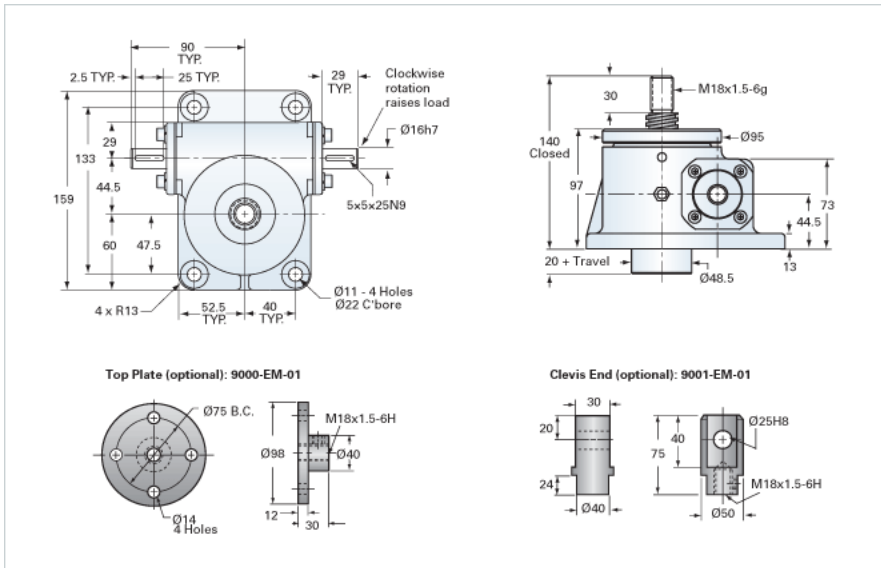

### Details

Capacity [kN]	25
Gear Ratio	6:1
Raise for One Turn of Worm [mm]	1.00
Torque to Raise 1 kN [Nm]	0.59
No Load Torque [Nm]	0.56
Lifting Screw Diameter [mm]	26
Screw Lead [mm]	6
Root Diameter [mm]	17.8

### Performance Specifications

Maximum Allowable Input [kW]	1.51
Maximum Input Torque [Nm]	14.90
Maximum Load at 1425 RPM [kN]	17.0
Maximum Worm Speed at Rated Load [rpm]	975
Starting Torque	2 x Running Torque

### Weight

Base 0 Travel [kg]	7.70
Per 100mm of Travel [kg]	0.32
Grease [kg]	0.22