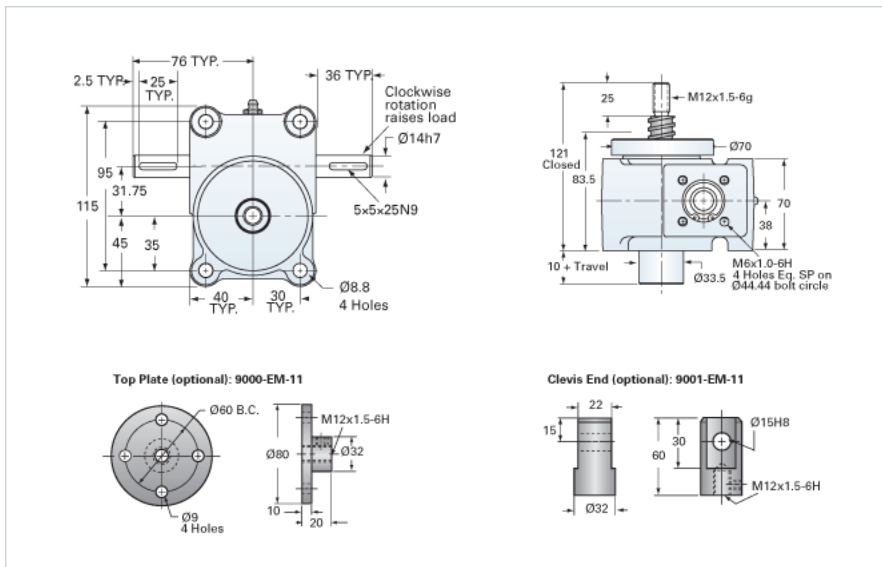

### Details

Capacity [kN]	10
Gear Ratio	20:1
Raise for One Turn of Worm [mm]	0.20
Torque to Raise 1 kN [Nm]	0.24
No Load Torque [Nm]	0.34
Lifting Screw Diameter [mm]	20
Screw Lead [mm]	4
Root Diameter [mm]	14.9

### Performance Specifications

Maximum Allowable Input [kW]	0.19
Maximum Input Torque [Nm]	2.44
Maximum Load at 1425 RPM [kN]	5.1
Maximum Worm Speed at Rated Load [rpm]	730
Starting Torque	2 x Running Torque

### Weight

Base 0 Travel [kg]	2.50
Per 100mm of Travel [kg]	0.19
Grease [kg]	0.23