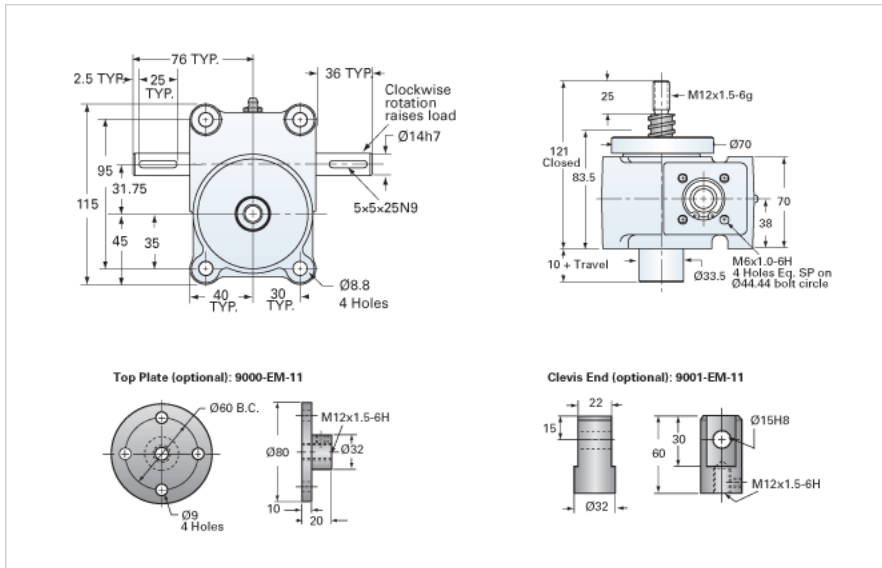

### Details

Capacity [kN]	10
Gear Ratio	20:1
Raise for One Turn of Worm [mm]	0.20
Torque to Raise 1 kN [Nm]	0.24
No Load Torque [Nm]	0.34
Lifting Screw Diameter [mm]	20
Screw Lead [mm]	4
Root Diameter [mm]	14.9

### Performance Specifications

Maximum Allowable Input [kW]	0.19
Maximum Input Torque [Nm]	2.44
Maximum Load at 1425 RPM [kN]	5.1
Maximum Worm Speed at Rated Load [rpm]	730
Starting Torque	2 x Running Torque

### Weight

Base 0 Travel [kg]	2.50
Per 100mm of Travel [kg]	0.19
Grease [kg]	0.23