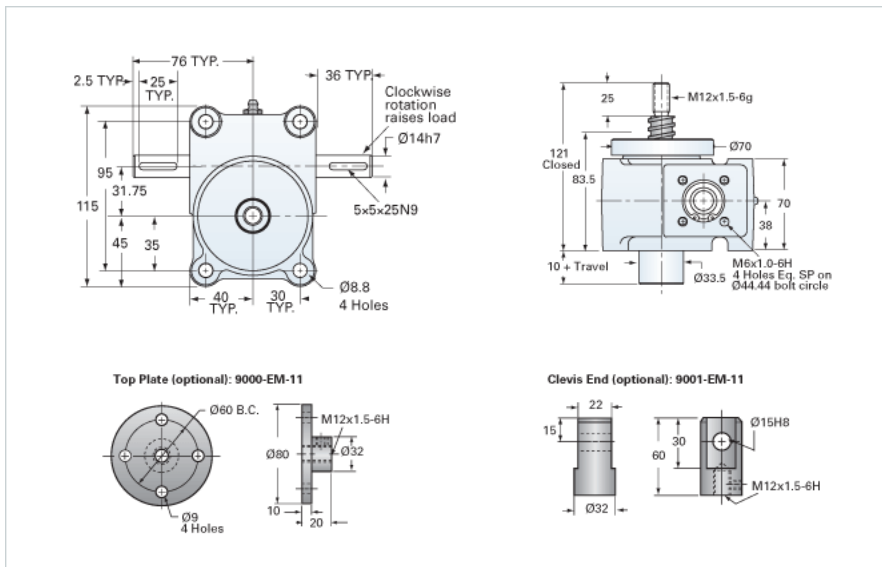

### Details

Capacity [kN]	10
Gear Ratio	5:1
Raise for One Turn of Worm [mm]	0.80
Torque to Raise 1 kN [Nm]	0.52
No Load Torque [Nm]	0.34
Lifting Screw Diameter [mm]	20
Screw Lead [mm]	4
Root Diameter [mm]	14.9

### Performance Specifications

Maximum Allowable Input [kW]	0.36
Maximum Input Torque [Nm]	5.19
Maximum Load at 1425 RPM [kN]	4.7
Maximum Worm Speed at Rated Load [rpm]	665
Starting Torque	2 x Running Torque

### Weight

Base 0 Travel [kg]	2.50
Per 100mm of Travel [kg]	0.19
Grease [kg]	0.23