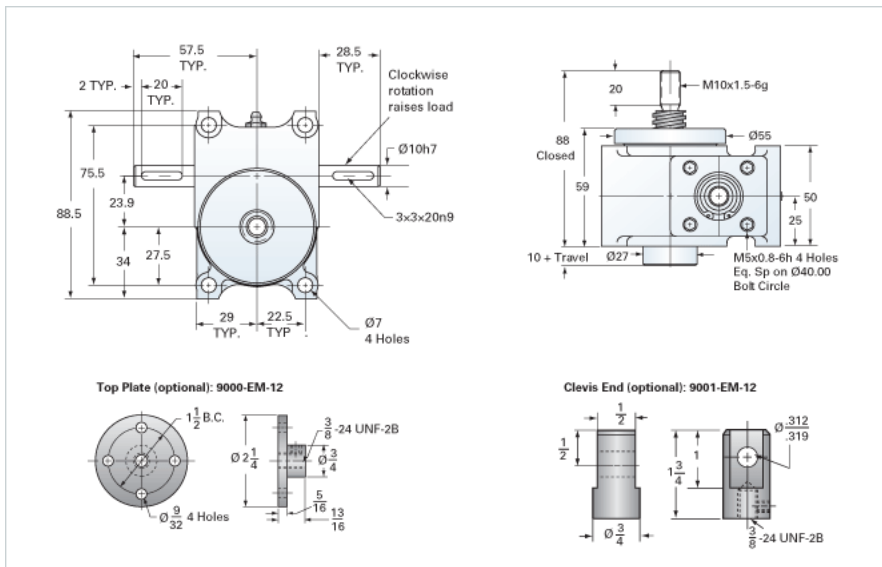

ActionJac EM05-MSJ-U 5:1

Call 800-321-7800 or visit us online at www.nookindustries.com to configure and order your ActionJac EM05-MSJ-U 5:1 today!

Details

Capacity [kN]	5
Gear Ratio	5:1
Raise for One Turn of Worm [mm]	0.80
Torque to Raise 1 kN [Nm]	0.45
No Load Torque [Nm]	0.11
Lifting Screw Diameter [mm]	16
Screw Lead [mm]	4
Root Diameter [mm]	10.9

Performance Specifications

Maximum Allowable Input [kW]	0.27
Maximum Input Torque [Nm]	2.25
Maximum Load at 1425 RPM [kN]	4.0
Maximum Worm Speed at Rated Load [rpm]	1130
Starting Torque	2 x Running Torque

Weight

Base 0 Travel [kg]	1.13
Per 100mm of Travel [kg]	0.12
Grease [kg]	0.23