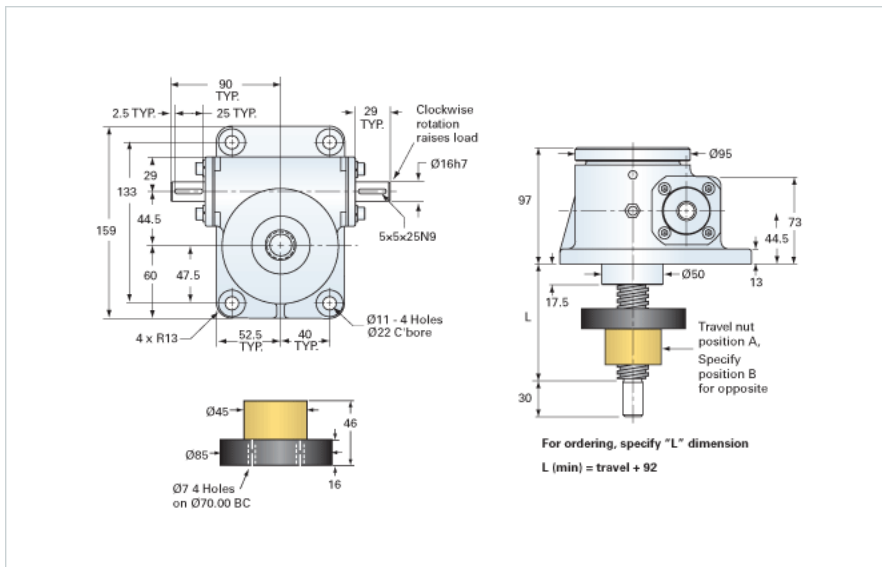

ActionJac EM2.5-MSJ-IR 12:1

Call 800-321-7800 or visit us online at www.nookindustries.com to configure and order your ActionJac EM2.5-MSJ-IR 12:1 today!

Details

Capacity [kN]	25
Gear Ratio	12:1
Travel for 1 Turn of Worm [mm]	0.5
Torque to Raise 1 kN [Nm]	0.35
No Load Torque [Nm]	0.56
Lifting Screw Diameter [mm]	26
Screw Lead [mm]	6
Root Diameter [mm]	17.8

Performance Specifications

Maximum Allowable Input [kW]	1.13
Maximum Input Torque [Nm]	8.70
Maximum Load at 1425 RPM [kN]	21.7
Maximum Worm Speed at Rated Load [rpm]	1235
Starting Torque	2 x Running Torque

Weight

Base 0 Travel [kg]	7.70
Per 100mm of Travel [kg]	0.32
Grease [kg]	0.22