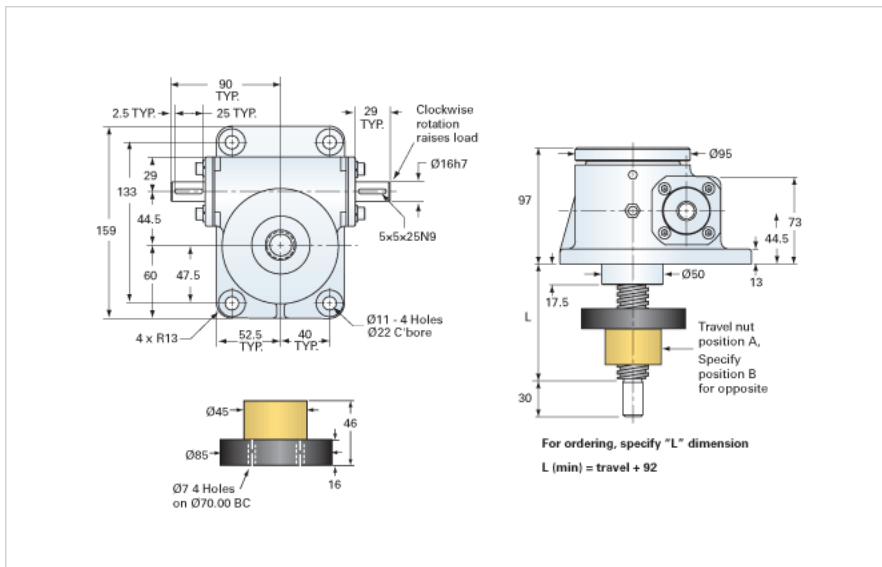

### Details

Capacity [kN]	25
Gear Ratio	12:1
Travel for 1 Turn of Worm [mm]	0.5
Torque to Raise 1 kN [Nm]	0.35
No Load Torque [Nm]	0.56
Lifting Screw Diameter [mm]	26
Screw Lead [mm]	6
Root Diameter [mm]	17.8

### Performance Specifications

Maximum Allowable Input [kW]	1.13
Maximum Input Torque [Nm]	8.70
Maximum Load at 1425 RPM [kN]	21.7
Maximum Worm Speed at Rated Load [rpm]	1235
Starting Torque	2 x Running Torque

### Weight

Base 0 Travel [kg]	7.70
Per 100mm of Travel [kg]	0.32
Grease [kg]	0.22