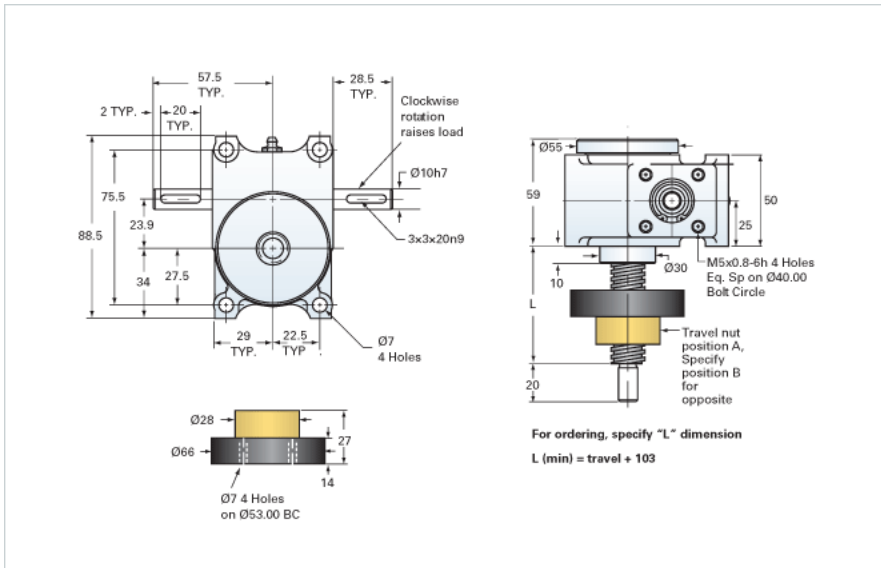

### Details

Capacity [kN]	5
Gear Ratio	5:1
Travel for 1 Turn of Worm [mm]	0.8
Torque to Raise 1 kN [Nm]	0.45
No Load Torque [Nm]	0.11
Lifting Screw Diameter [mm]	16
Screw Lead [mm]	4
Root Diameter [mm]	10.9

### Performance Specifications

Maximum Allowable Input [kW]	0.27
Maximum Input Torque [Nm]	2.25
Maximum Load at 1425 RPM [kN]	4.0
Maximum Worm Speed at Rated Load [rpm]	1130
Starting Torque	2 x Running Torque

### Weight

Base 0 Travel [kg]	1.13
Per 100mm of Travel [kg]	0.12
Grease [kg]	0.23