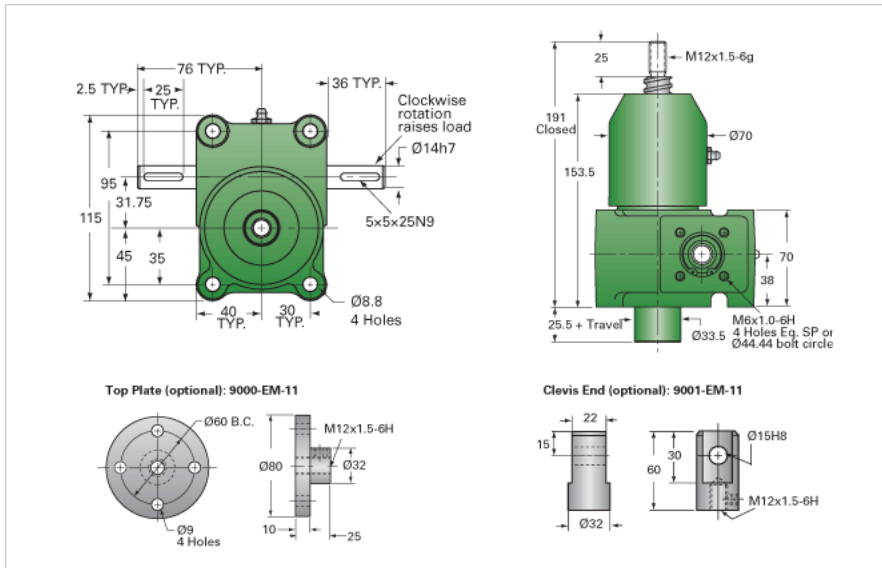

### Details

Capacity [kN]	10
Gear Ratio	5:1
Raise for One Turn of Worm [mm]	1.00
Torque to Raise 1 kN [Nm]	0.24
No Load Torque [Nm]	0.34
Lifting Screw Diameter [mm]	20
Screw Lead [mm]	5
Root Diameter [mm]	17.5
BackDrive Holding Torque [Nm]	2.0

### Performance Specifications

Maximum Allowable Input [kW]	0.38
Maximum Input Torque [Nm]	2.41
Maximum Load at 1425 RPM [kN]	10
Maximum Worm Speed at Rated Load [rpm]	1500
Starting Torque	1.5 x Running Torque

### Weight

Base 0 Travel [kg]	3.60
Per 100mm of Travel [kg]	0.23
Grease [kg]	0.23