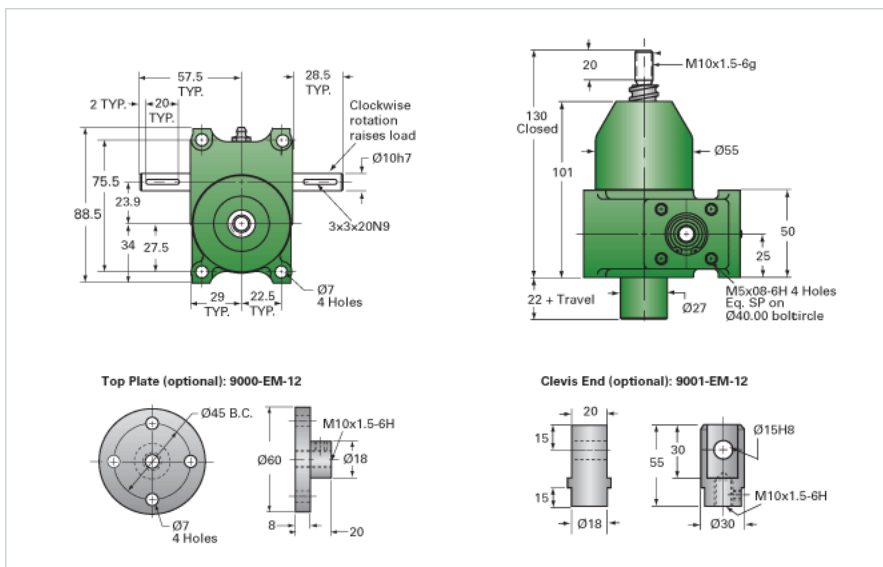

### Details

Capacity [kN]	5
Gear Ratio	5:1
Raise for One Turn of Worm [mm]	1.00
Torque to Raise 1 kN [Nm]	0.24
No Load Torque [Nm]	0.11
Lifting Screw Diameter [mm]	15.7
Screw Lead [mm]	5
Root Diameter [mm]	12.9
BackDrive Holding Torque [Nm]	1.0

### Performance Specifications

Maximum Allowable Input [kW]	0.12
Maximum Input Torque [Nm]	1.21
Maximum Load at 1425 RPM [kN]	5
Maximum Worm Speed at Rated Load [rpm]	1625
Starting Torque	1.5 x Running Torque