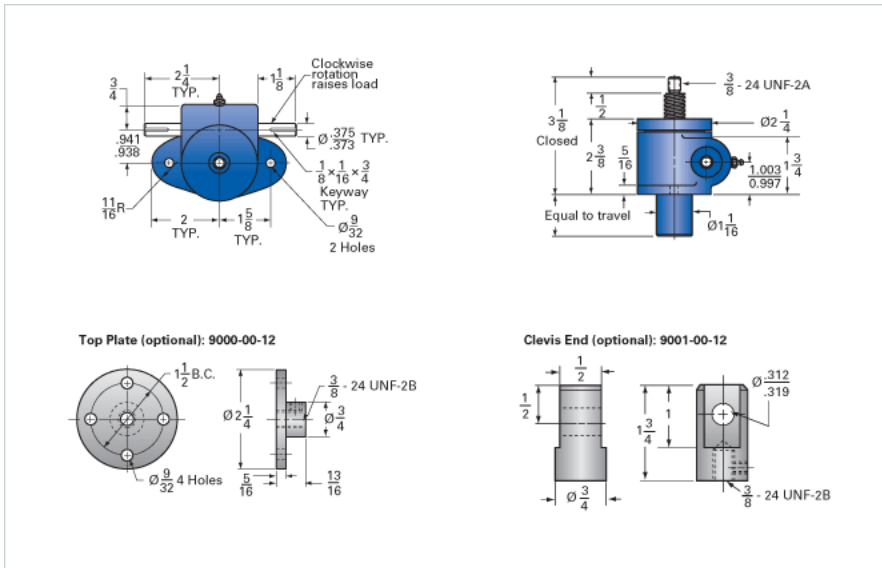

ActionJac MJ-200-U 20:1

Call 800-321-7800 or visit us online at www.nookindustries.com to configure and order your ActionJac MJ-200-U 20:1 today!

Details

Capacity [Ton]	0.5
Gear Ratio	20:1
Turns of Worm Per Inch Travel	200
Torque to Raise 1 lb. [in-lb]	0.0060
Lifting Screw Diameter [in]	0.50
Screw Lead [in]	0.100
Root Diameter [in]	0.359
Tare Drag Torque [in-lb]	1

Performance Specifications

Maximum Allowable Input [hp]	0.17
Maximum Input Torque [in-lb]	5.7
Compression Loading Maximum Travel at 1000 lbs. [lbs]	8.30
Compression Loading Maximum Travel at Any Load [lbs]	9.38
Maximum Worm Speed at Rated Load [rpm]	1800
Travel Rate at 1750 rpm [in/min]	9
Maximum Load at 1750 RPM [lb]	1000
Starting Torque	2 x Running Torque