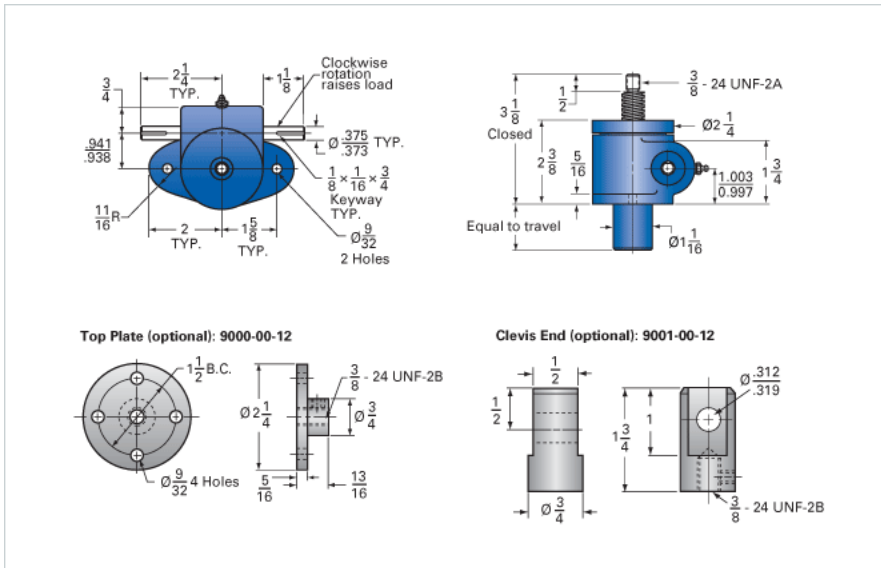

ActionJac MJ-200-UK 20:1

Call 800-321-7800 or visit us online at www.nookindustries.com to configure and order your ActionJac MJ-200-UK 20:1 today!

Details

Capacity [Ton]	0.5
Gear Ratio	20:1
Turns of Worm Per Inch Travel	200
Torque to Raise 1 lb. [in-lb]	0.0070
Lifting Screw Diameter [in]	0.50
Screw Lead [in]	0.100
Root Diameter [in]	0.359
Tare Drag Torque [in-lb]	1

Performance Specifications

Maximum Allowable Input [hp]	0.17
Maximum Input Torque [in-lb]	5.7
Compression Loading Maximum Travel at 1000 lbs. [lbs]	8.30
Compression Loading Maximum Travel at Any Load [lbs]	9.38
Maximum Worm Speed at Rated Load [rpm]	1560
Travel Rate at 1750 rpm [in/min]	9
Maximum Load at 1750 RPM [lb]	1000
Starting Torque	2 x Running Torque