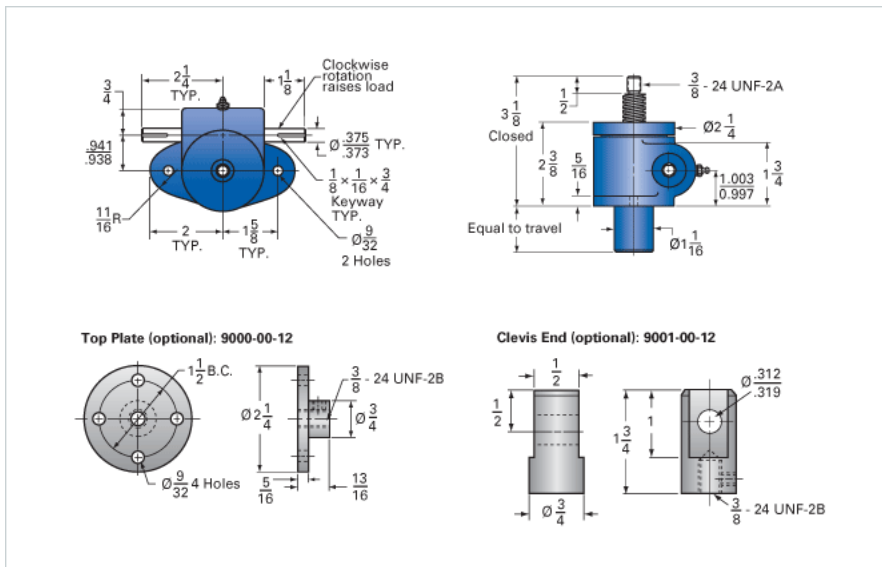

ActionJac MJ-200-UK 20:1

Call 800-321-7800 or visit us online at www.nookindustries.com to configure and order your ActionJac MJ-200-UK 20:1 today!

Details

Capacity [Ton]	0.5
Gear Ratio	20:1
Turns of Worm Per Inch Travel	200
Torque to Raise 1 lb. [in-lb]	0.0070
Lifting Screw Diameter [in]	0.50
Screw Lead [in]	0.100
Root Diameter [in]	0.359
Tare Drag Torque [in-lb]	1

Performance Specifications

Maximum Allowable Input [hp]	0.17
Maximum Input Torque [in-lb]	5.7
Compression Loading Maximum Travel at 1000 lbs. [lbs]	8.30
Compression Loading Maximum Travel at Any Load [lbs]	9.38
Maximum Worm Speed at Rated Load [rpm]	1560
Travel Rate at 1750 rpm [in/min]	9
Maximum Load at 1750 RPM [lb]	1000
Starting Torque	2 x Running Torque