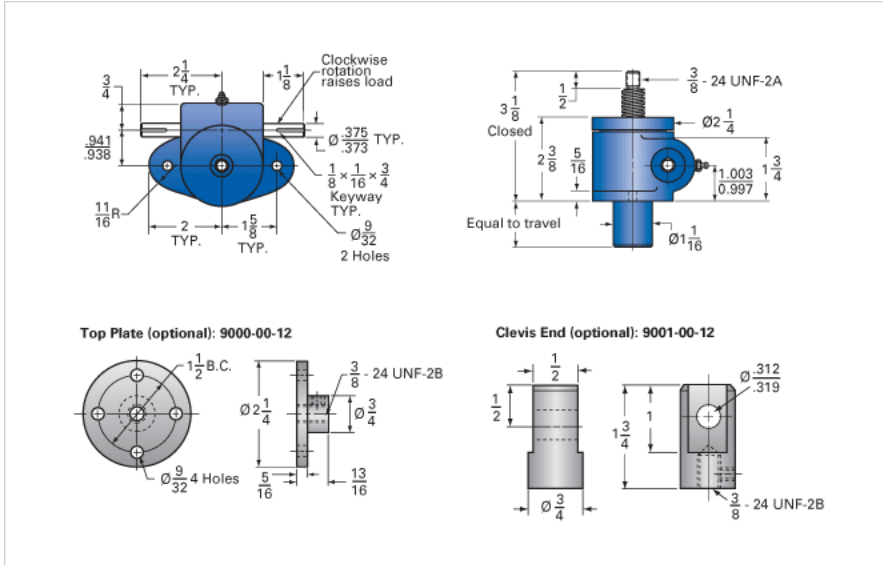

ActionJac MJ-100-UK 20:1

Call 800-321-7800 or visit us online at www.nookindustries.com to configure and order your ActionJac MJ-100-UK 20:1 today!

Details

Capacity [Ton]	0.5
Gear Ratio	20:1
Turns of Worm Per Inch Travel	100
Torque to Raise 1 lb. [in-lb]	0.0100
Lifting Screw Diameter [in]	0.63
Screw Lead [in]	0.200
Root Diameter [in]	0.377
Tare Drag Torque [in-lb]	1

Performance Specifications

Maximum Allowable Input [hp]	0.17
Maximum Input Torque [in-lb]	8.7
Compression Loading Maximum Travel at 1000 lbs. [lbs]	8.30
Compression Loading Maximum Travel at Any Load [lbs]	9.38
Maximum Worm Speed at Rated Load [rpm]	1050
Travel Rate at 1750 rpm [in/min]	18
Maximum Load at 1750 RPM [lb]	670
Starting Torque	2 x Running Torque