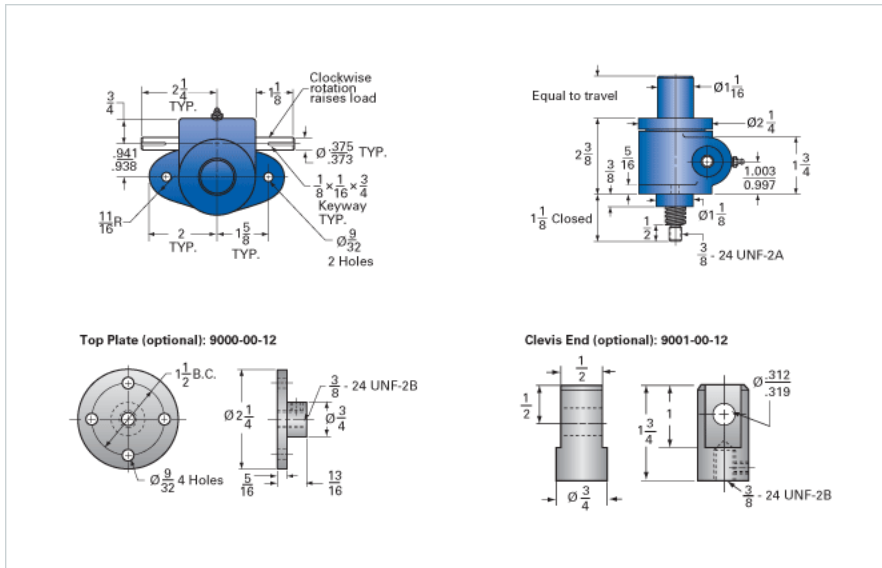

ActionJac MJ-100-I 20:1

Call 800-321-7800 or visit us online at www.nookindustries.com to configure and order your ActionJac MJ-100-I 20:1 today!

Details

Capacity [Ton]	0.5
Gear Ratio	20:1
Turns of Worm Per Inch Travel	100
Torque to Raise 1 lb. [in-lb]	0.0090
Lifting Screw Diameter [in]	0.63
Screw Lead [in]	0.200
Root Diameter [in]	0.377
Tare Drag Torque [in-lb]	1

Performance Specifications

Maximum Allowable Input [hp]	0.17
Maximum Input Torque [in-lb]	8.7
Compression Loading Maximum Travel at 1000 lbs. [lbs]	8.30
Compression Loading Maximum Travel at Any Load [lbs]	9.38
Maximum Worm Speed at Rated Load [rpm]	1210
Travel Rate at 1750 rpm [in/min]	18
Maximum Load at 1750 RPM [lb]	670
Starting Torque	2 x Running Torque