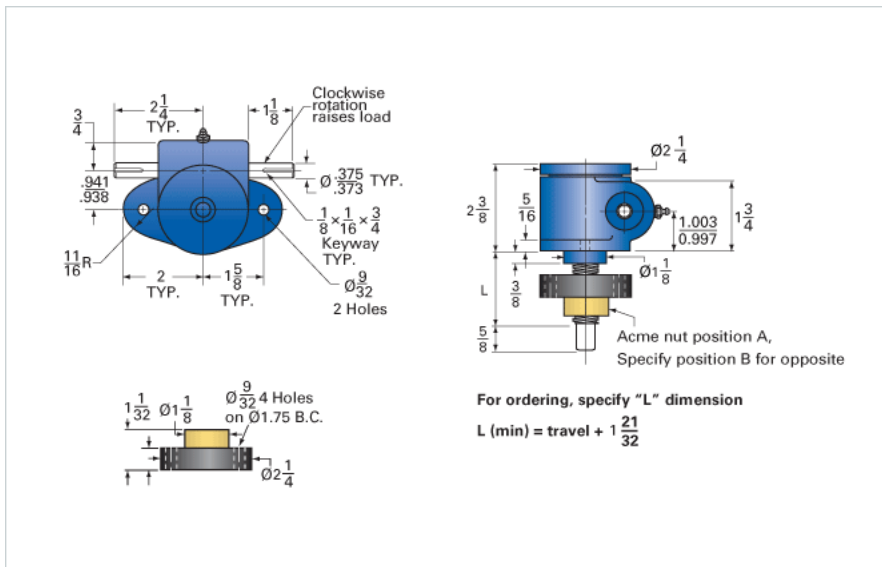

### Details

Capacity [Ton]	0.5
Gear Ratio	20:1
Turns of Worm Per Inch Travel	200
Torque to Raise 1 lb. [in-lb]	0.0060
Lifting Screw Diameter [in]	0.50
Screw Lead [in]	0.100
Root Diameter [in]	0.359
Tare Drag Torque [in-lb]	1

### Performance Specifications

Maximum Allowable Input [hp]	0.17
Maximum Input Torque [in-lb]	5.7
Compression Loading Maximum Travel at 1000 lbs. [lbs]	8.30
Compression Loading Maximum Travel at Any Load [lbs]	9.38
Maximum Worm Speed at Rated Load [rpm]	1800
Travel Rate at 1750 rpm [in/min]	9
Maximum Load at 1750 RPM [lb]	1000
Starting Torque	2 x Running Torque