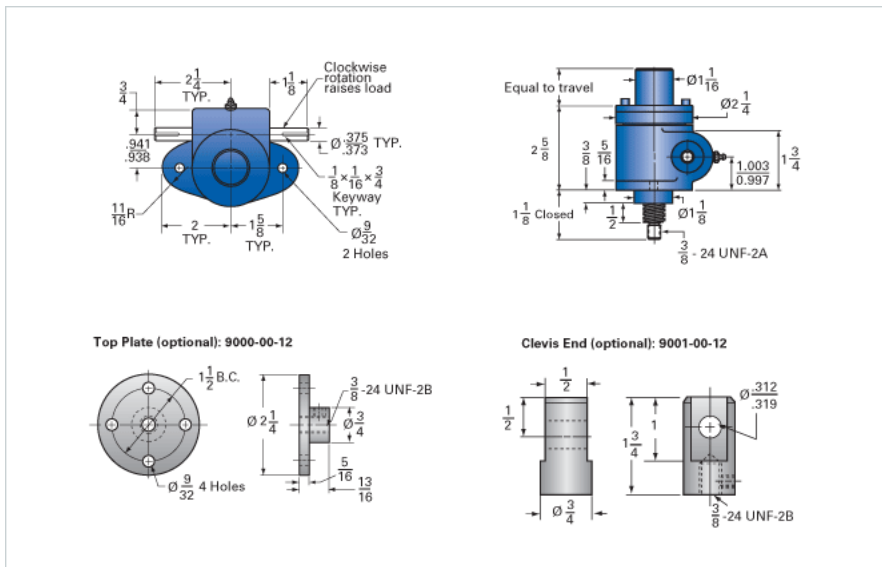

### Details

Capacity [Ton]	0.5
Gear Ratio	20:1
Turns of Worm Per Inch Travel	100
Torque to Raise 1 lb. [in-lb]	0.0100
Lifting Screw Diameter [in]	0.63
Screw Lead [in]	0.200
Root Diameter [in]	0.377
Tare Drag Torque [in-lb]	1

### Performance Specifications

Maximum Allowable Input [hp]	0.17
Maximum Input Torque [in-lb]	8.7
Compression Loading Maximum Travel at 1000 lbs. [lbs]	8.30
Compression Loading Maximum Travel at Any Load [lbs]	9.38
Maximum Worm Speed at Rated Load [rpm]	1050
Travel Rate at 1750 rpm [in/min]	18
Maximum Load at 1750 RPM [lb]	670
Starting Torque	2 x Running Torque