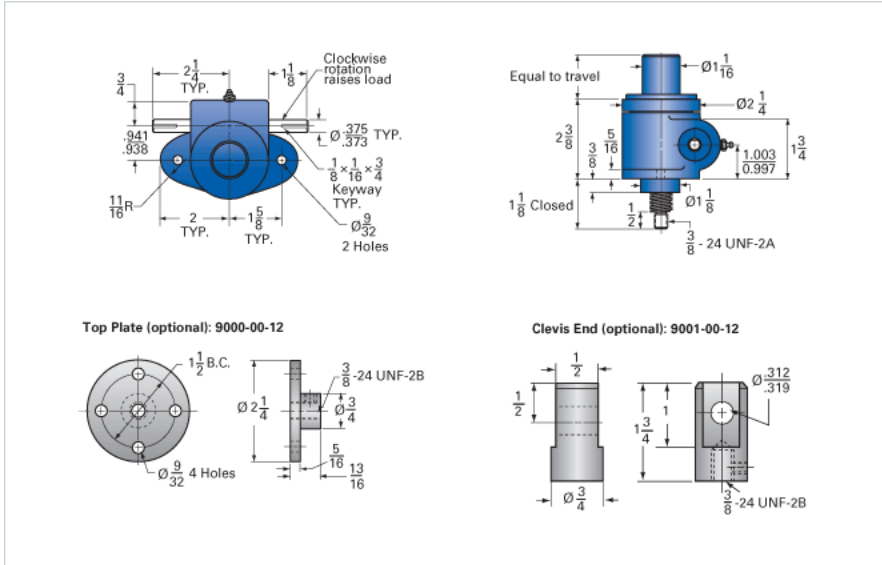

ActionJac MJAB-100-I 20:1

Call 800-321-7800 or visit us online at www.nookindustries.com to configure and order your ActionJac MJAB-100-I 20:1 today!

Details

Capacity [Ton]	0.5
Gear Ratio	20:1
Turns of Worm Per Inch Travel	100
Torque to Raise 1 lb. [in-lb]	0.0090
Lifting Screw Diameter [in]	0.63
Screw Lead [in]	0.200
Root Diameter [in]	0.377
Tare Drag Torque [in-lb]	1

Performance Specifications

Maximum Allowable Input [hp]	0.17
Maximum Input Torque [in-lb]	8.7
Compression Loading Maximum Travel at 1000 lbs. [lbs]	8.30
Compression Loading Maximum Travel at Any Load [lbs]	9.38
Maximum Worm Speed at Rated Load [rpm]	1210
Travel Rate at 1750 rpm [in/min]	18
Maximum Load at 1750 RPM [lb]	670
Starting Torque	2 x Running Torque