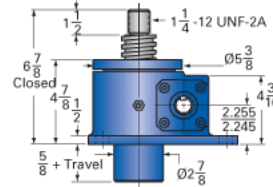

ActionJac 10-MSJ-U 8:1

Call 800-321-7800 or visit us online at www.nookindustries.com to configure and order your ActionJac 10-MSJ-U 8:1 today!