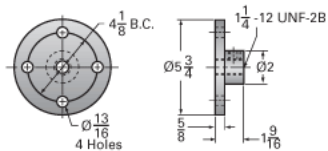

## ActionJac 10-MSJ-U 8:1

Call 800-321-7800 or visit us online at [www.nookindustries.com](http://www.nookindustries.com) to configure and order your ActionJac 10-MSJ-U 8:1 today!

Top Plate (optional): 9000-00-03

### Details

Capacity [Ton]	10
Gear Ratio	8:1
Turns of Worm per Inch Travel	16
Torque to Raise 1 lb. [in-lb]	0.0377
Lifting Screw Diameter [in]	2.00
Screw Lead [in]	0.500
Root Diameter [in]	1.410
Tare Drag Torque [in-lb]	20

### Performance Specifications

Maximum Allowable Input [hp]	5.00
Maximum Input Torque [in-lb]	753
Maximum Worm Speed at Rated Load [rpm]	418
Maximum Load at 1750 RPM [lb]	4776
Starting Torque	2 x Running Torque