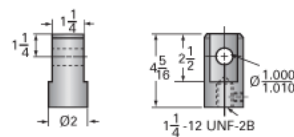

### Details

Capacity [Ton]	10
Gear Ratio	8:1
Turns of Worm per Inch Travel	16
Torque to Raise 1 lb. [in-lb]	0.0377
Lifting Screw Diameter [in]	2.00
Screw Lead [in]	0.500
Root Diameter [in]	1.410
Tare Drag Torque [in-lb]	20