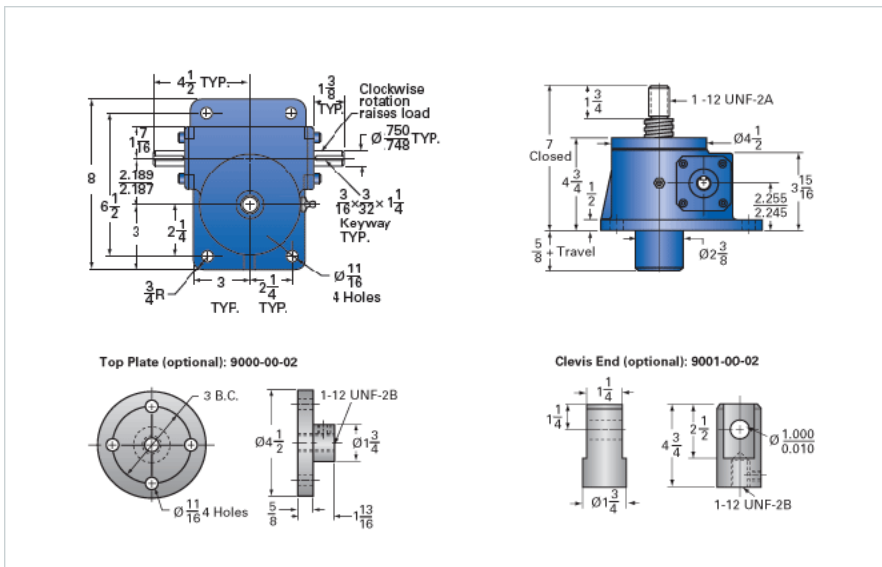

ActionJac 5-MSJ-U 24:1

Call 800-321-7800 or visit us online at www.nookindustries.com to configure and order your ActionJac 5-MSJ-U 24:1 today!

Details

Capacity [Ton]	5
Gear Ratio	24:1
Turns of Worm per Inch Travel	64
Torque to Raise 1 lb. [in-lb]	0.0144
Lifting Screw Diameter [in]	1.50
Screw Lead [in]	0.375
Root Diameter [in]	1.066
Tare Drag Torque [in-lb]	10

Performance Specifications

Maximum Allowable Input [hp]	0.75
Maximum Input Torque [in-lb]	144
Maximum Worm Speed at Rated Load [rpm]	330
Maximum Load at 1750 RPM [lb]	1875
Starting Torque	2 x Running Torque