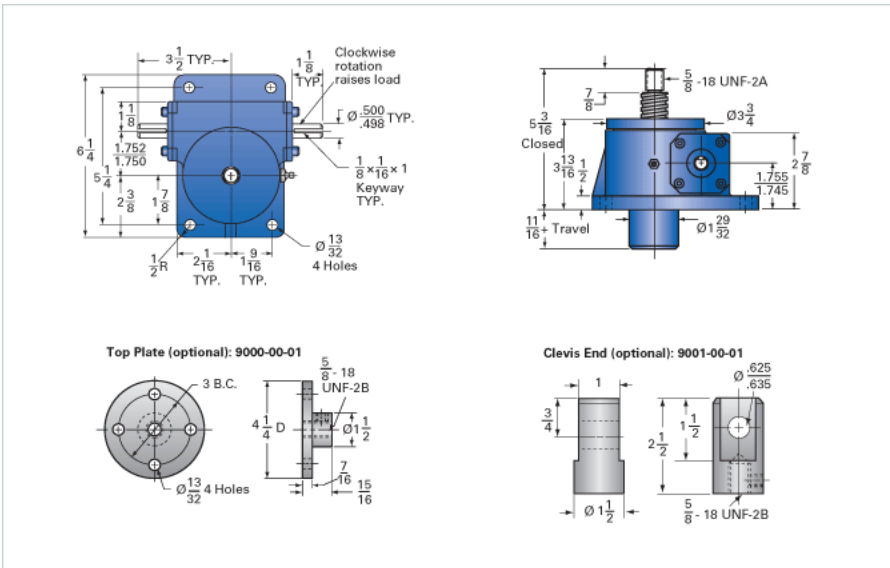

ActionJac 2.5-MSJ-U 24:1

Call 800-321-7800 or visit us online at www.nookindustries.com to configure and order your ActionJac 2.5-MSJ-U 24:1 today!

Details

Capacity [Ton]	2.5
Gear Ratio	24:1
Turns of Worm per Inch Travel	96
Torque to Raise 1 lb. [in-lb]	0.0106
Lifting Screw Diameter [in]	1.00
Screw Lead [in]	0.250
Root Diameter [in]	0.698
Tare Drag Torque [in-lb]	5

Performance Specifications

Maximum Allowable Input [hp]	0.50
Maximum Input Torque [in-lb]	53
Maximum Worm Speed at Rated Load [rpm]	594
Maximum Load at 1750 RPM [lb]	1699
Starting Torque	2 x Running Torque

Weight

Base 0 Travel [lb]	17
Per Inch of Travel [lb]	0.45
Grease [lb]	0.5