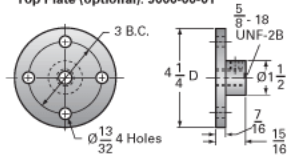

ActionJac 2R-MSJ-U 12:1

Call 800-321-7800 or visit us online at www.nookindustries.com to configure and order your ActionJac 2R-MSJ-U 12:1 today!

Top Plate (optional): 9000-00-01

Clevis End (optional): 9001-00-01

Details

Capacity [Ton]	2
Gear Ratio	12:1
Turns of Worm per Inch Travel	48
Torque to Raise 1 lb. [in-lb]	0.0154
Lifting Screw Diameter [in]	1.00
Screw Lead [in]	0.250
Root Diameter [in]	0.698
Tare Drag Torque [in-lb]	4

Performance Specifications

Maximum Allowable Input [hp]	1.50
Maximum Input Torque [in-lb]	62
Maximum Worm Speed at Rated Load [rpm]	1525
Maximum Load at 1750 RPM [lb]	3486
Starting Torque	2 x Running Torque