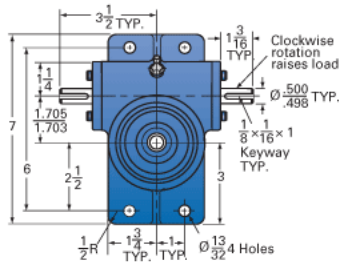

ActionJac 2R-MSJ-U 12:1

Call 800-321-7800 or visit us online at www.nookindustries.com to configure and order your ActionJac 2R-MSJ-U 12:1 today!

Top Plate (optional): 9000-00-01

Clevis End (optional): 9001-00-01

Details

Capacity [Ton]	2
Gear Ratio	12:1
Turns of Worm per Inch Travel	48
Torque to Raise 1 lb. [in-lb]	0.0154
Lifting Screw Diameter [in]	1.00
Screw Lead [in]	0.250
Root Diameter [in]	0.698
Tare Drag Torque [in-lb]	4

Performance Specifications

Maximum Allowable Input [hp]	1.50
Maximum Input Torque [in-lb]	62
Maximum Worm Speed at Rated Load [rpm]	1525
Maximum Load at 1750 RPM [lb]	3486
Starting Torque	2 x Running Torque