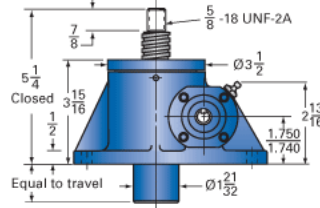

ActionJac 2R-MSJ-U 12:1

Call 800-321-7800 or visit us online at www.nookindustries.com to configure and order your ActionJac 2R-MSJ-U 12:1 today!

Top Plate (optional): 9000-00-01

Clevis End (optional): 9001-00-01

Details

Capacity [Ton]	2
Gear Ratio	12:1
Turns of Worm per Inch Travel	48
Torque to Raise 1 lb. [in-lb]	0.0154
Lifting Screw Diameter [in]	1.00
Screw Lead [in]	0.250
Root Diameter [in]	0.698
Tare Drag Torque [in-lb]	4