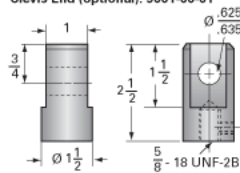

Details

Capacity [Ton]	2
Gear Ratio	12:1
Turns of Worm per Inch Travel	48
Torque to Raise 1 lb. [in-lb]	0.0154
Lifting Screw Diameter [in]	1.00
Screw Lead [in]	0.250
Root Diameter [in]	0.698
Tare Drag Torque [in-lb]	4

Performance Specifications

Maximum Allowable Input [hp]	1.50
Maximum Input Torque [in-lb]	62
Maximum Worm Speed at Rated Load [rpm]	1525
Maximum Load at 1750 RPM [lb]	3486
Starting Torque	2 x Running Torque