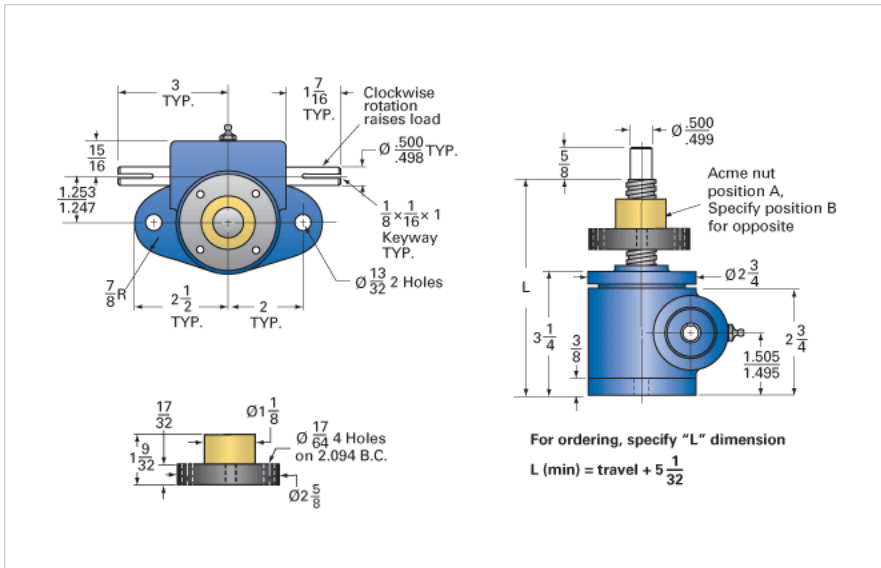

ActionJac 1-MSJ-UR 20:1

Call 800-321-7800 or visit us online at www.nookindustries.com to configure and order your ActionJac 1-MSJ-UR 20:1 today!

Details

Capacity [Ton]	1
Gear Ratio	20:1
Turns of Worm per Inch Travel	100
Torque to Raise 1 lb. [in-lb]	0.0105
Lifting Screw Diameter [in]	0.75
Screw Lead [in]	0.200
Root Diameter [in]	0.502
Tare Drag Torque [in-lb]	3

Performance Specifications

Maximum Allowable Input [hp]	0.25
Maximum Input Torque [in-lb]	21
Maximum Worm Speed at Rated Load [rpm]	750
Maximum Load at 1750 RPM [lb]	857