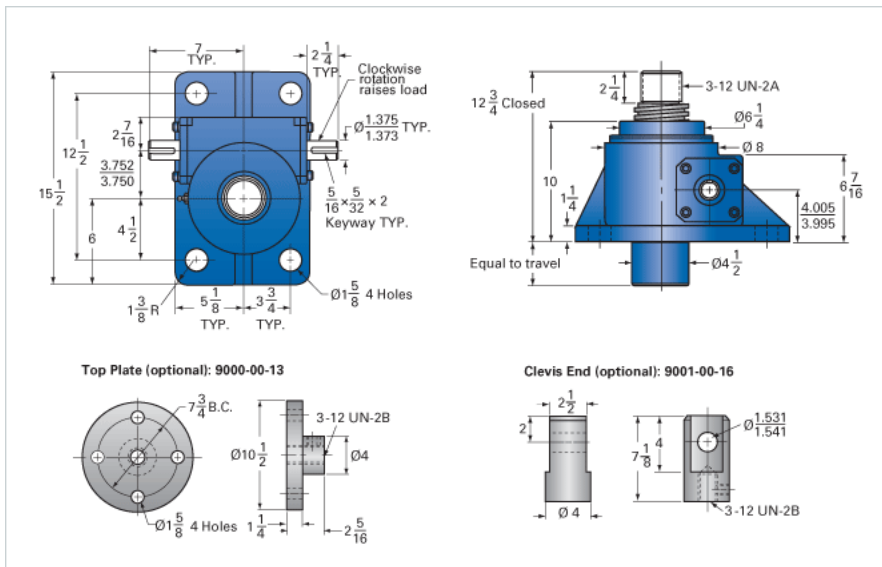

ActionJac 35-MSJ-UK 32:1

Call 800-321-7800 or visit us online at www.nookindustries.com to configure and order your ActionJac 35-MSJ-UK 32:1 today!

Details

Capacity [Ton]	35
Gear Ratio	32:1
Turns of Worm per Inch Travel	48
Torque to Raise 1 lb. [in-lb]	0.0295
Lifting Screw Diameter [in]	3.75
Screw Lead [in]	0.667
Root Diameter [in]	3.009
Tare Drag Torque [in-lb]	50

Performance Specifications

Maximum Allowable Input [hp]	3.50
Maximum Input Torque [in-lb]	1800
Maximum Worm Speed at Rated Load [rpm]	107
Maximum Load at 1750 RPM [lb]	4273
Starting Torque	2 x Running Torque

Weight

Base 0 Travel [lb]	145
Per Inch of Travel [lb]	3.40
Grease [lb]	3.5