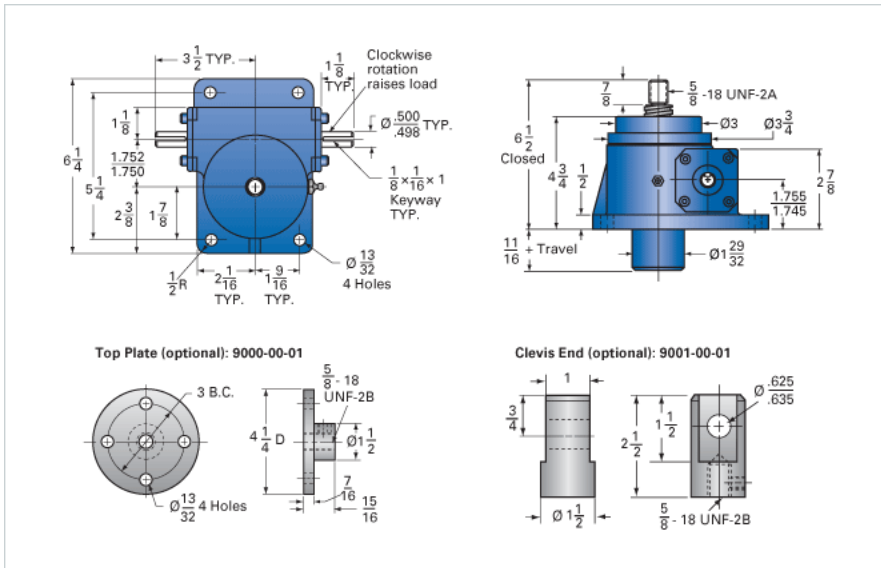

ActionJac 2.5-MSJ-UK 12:1

Call 800-321-7800 or visit us online at www.nookindustries.com to configure and order your ActionJac 2.5-MSJ-UK 12:1 today!

Details

Capacity [Ton]	2.5
Gear Ratio	12:1
Turns of Worm per Inch Travel	48
Torque to Raise 1 lb. [in-lb]	0.0170
Lifting Screw Diameter [in]	1.00
Screw Lead [in]	0.250
Root Diameter [in]	0.698
Tare Drag Torque [in-lb]	5

Performance Specifications

Maximum Allowable Input [hp]	1.50
Maximum Input Torque [in-lb]	74
Maximum Worm Speed at Rated Load [rpm]	1110
Maximum Load at 1750 RPM [lb]	3174
Starting Torque	2 x Running Torque