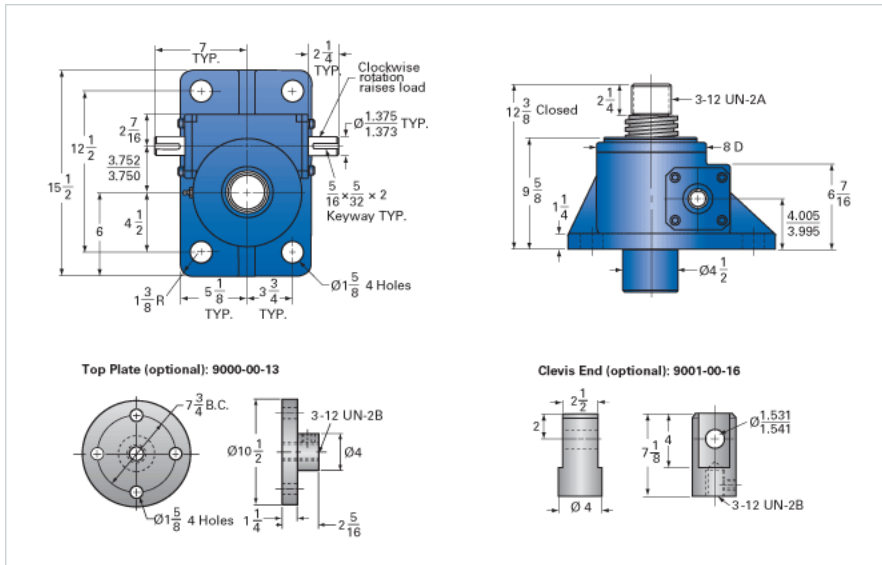

ActionJac 35AB-MSJ-U 32:1

Call 800-321-7800 or visit us online at www.nookindustries.com to configure and order your ActionJac 35AB-MSJ-U 32:1 today!

Details

Capacity [Ton]	35
Gear Ratio	32:1
Turns of Worm per Inch Travel	48
Torque to Raise 1 lb. [in-lb]	0.0257
Lifting Screw Diameter [in]	3.75
Screw Lead [in]	0.667
Root Diameter [in]	3.009
Tare Drag Torque [in-lb]	50

Performance Specifications

Maximum Allowable Input [hp]	3.50
Maximum Input Torque [in-lb]	1800
Maximum Worm Speed at Rated Load [rpm]	122
Maximum Load at 1750 RPM [lb]	4904
Starting Torque	2 x Running Torque

Weight

Base 0 Travel [lb]	145
Per Inch of Travel [lb]	3.40
Grease [lb]	3.5