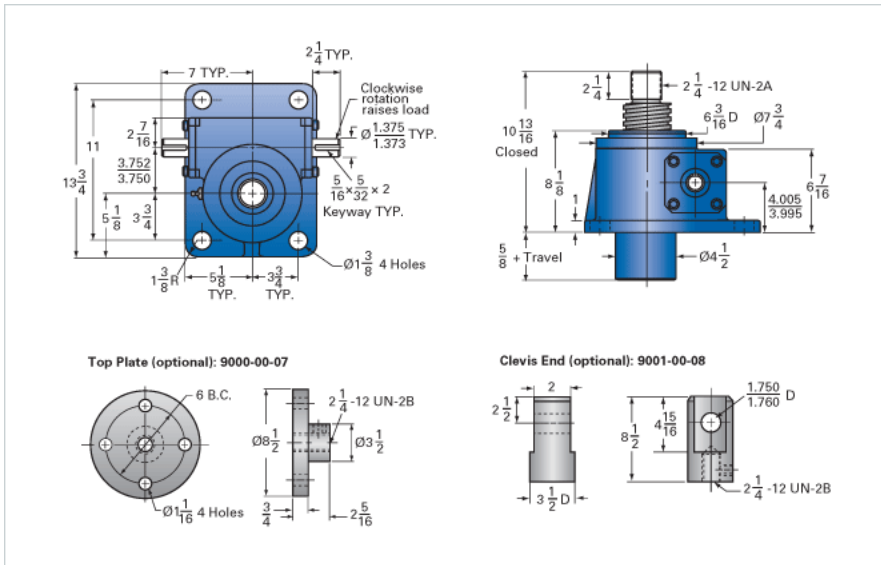

### Details

Capacity [Ton]	30
Gear Ratio	32:1
Turns of Worm per Inch Travel	48
Torque to Raise 1 lb. [in-lb]	0.0235
Lifting Screw Diameter [in]	3.38
Screw Lead [in]	0.667
Root Diameter [in]	2.652
Tare Drag Torque [in-lb]	50

### Performance Specifications

Maximum Allowable Input [hp]	3.50
Maximum Input Torque [in-lb]	1411
Maximum Worm Speed at Rated Load [rpm]	156
Maximum Load at 1750 RPM [lb]	5364
Starting Torque	2 x Running Torque