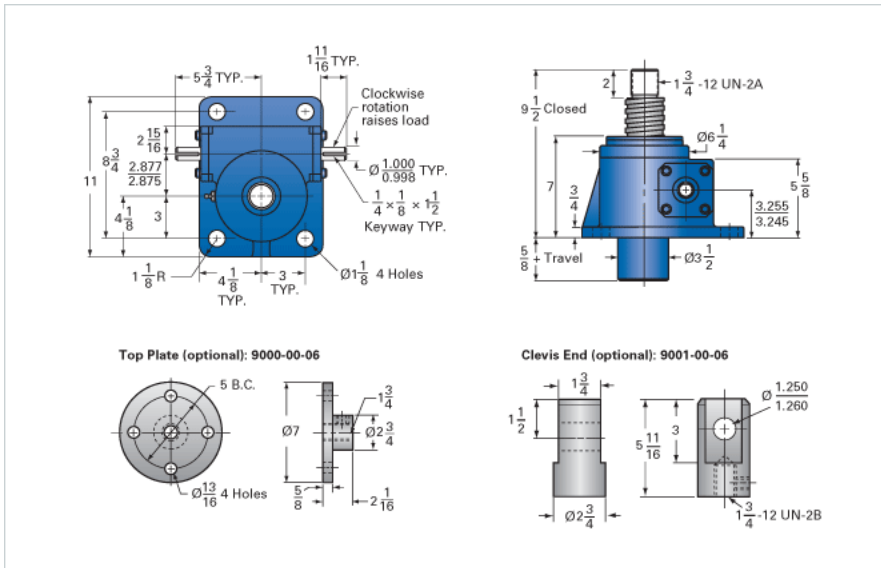

ActionJac 20AB-MSJ-U 24:1

Call 800-321-7800 or visit us online at www.nookindustries.com to configure and order your ActionJac 20AB-MSJ-U 24:1 today!

Details

Capacity [Ton]	20
Gear Ratio	24:1
Turns of Worm per Inch Travel	48
Torque to Raise 1 lb. [in-lb]	0.0218
Lifting Screw Diameter [in]	2.50
Screw Lead [in]	0.500
Root Diameter [in]	1.908
Tare Drag Torque [in-lb]	40

Performance Specifications

Maximum Allowable Input [hp]	2.50
Maximum Input Torque [in-lb]	873
Maximum Worm Speed at Rated Load [rpm]	180
Maximum Load at 1750 RPM [lb]	4130
Starting Torque	2 x Running Torque