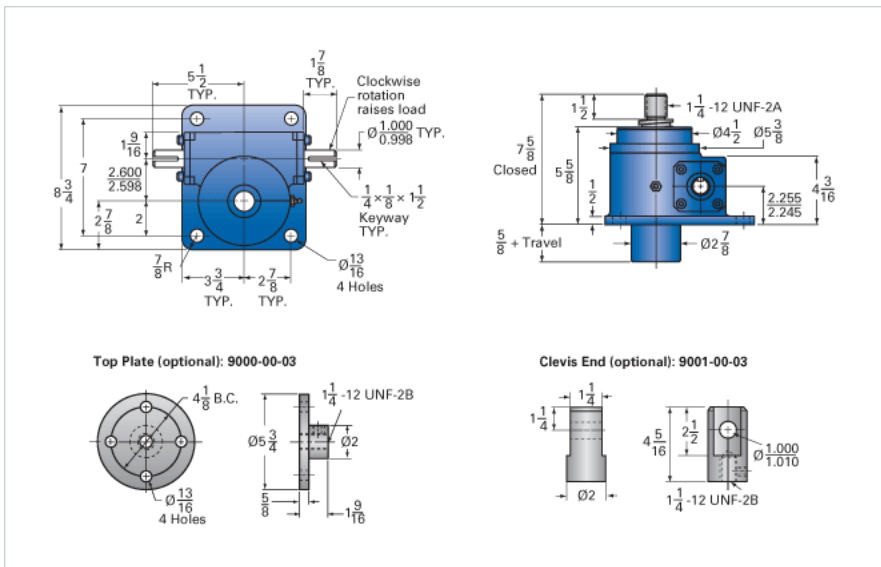

ActionJac 10AB-MSJ-U 8:1

Call 800-321-7800 or visit us online at www.nookindustries.com to configure and order your ActionJac 10AB-MSJ-U 8:1 today!

Details

Capacity [Ton]	10
Gear Ratio	8:1
Turns of Worm per Inch Travel	16
Torque to Raise 1 lb. [in-lb]	0.0377
Lifting Screw Diameter [in]	2.00
Screw Lead [in]	0.500
Root Diameter [in]	1.410
Tare Drag Torque [in-lb]	20

Performance Specifications

Maximum Allowable Input [hp]	5.00
Maximum Input Torque [in-lb]	753
Maximum Worm Speed at Rated Load [rpm]	418
Maximum Load at 1750 RPM [lb]	4776
Starting Torque	2 x Running Torque

Weight

Base 0 Travel [lb]	45
Per Inch of Travel [lb]	1.20
Grease [lb]	1.5