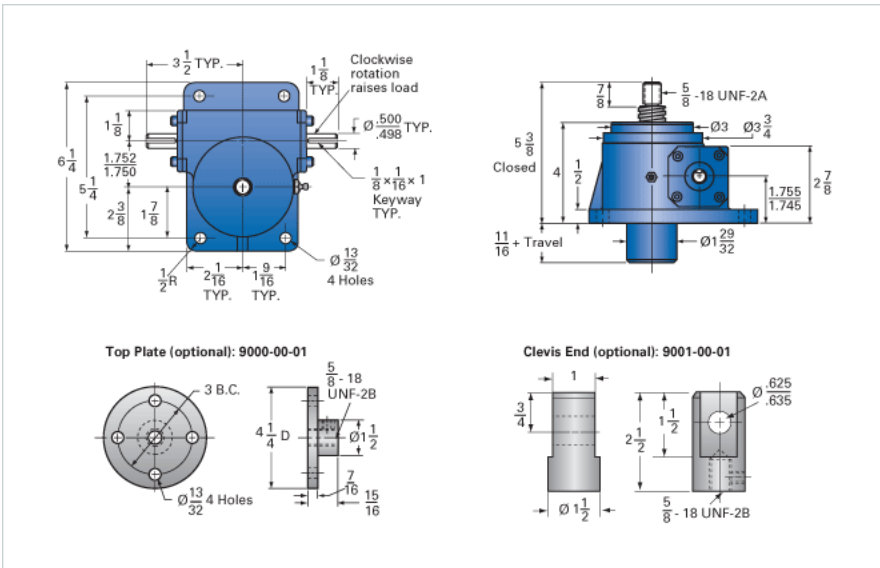

ActionJac 2.5AB-MSJ-U 24:1

Call 800-321-7800 or visit us online at [www.nookindustries.com](http://www.nookindustries.com) to configure and order your ActionJac 2.5AB-MSJ-U 24:1 today!

**Details**

Capacity [Ton]	2.5
Gear Ratio	24:1
Turns of Worm per Inch Travel	96
Torque to Raise 1 lb. [in-lb]	0.0106
Lifting Screw Diameter [in]	1.00
Screw Lead [in]	0.250
Root Diameter [in]	0.698
Tare Drag Torque [in-lb]	5

**Performance Specifications**

Maximum Allowable Input [hp]	0.50
Maximum Input Torque [in-lb]	53
Maximum Worm Speed at Rated Load [rpm]	594
Maximum Load at 1750 RPM [lb]	1699
Starting Torque	2 x Running Torque