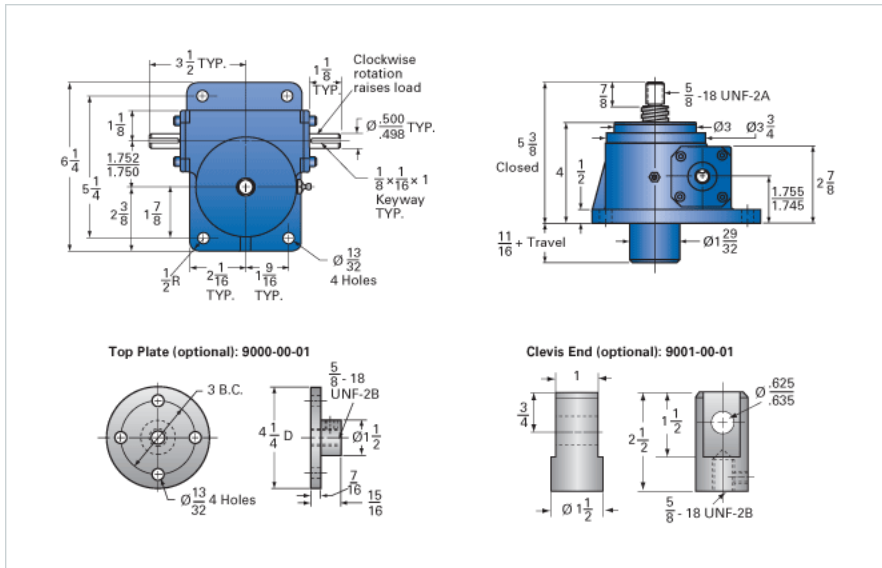

ActionJac 2.5AB-MSJ-U 12:1

Call 800-321-7800 or visit us online at www.nookindustries.com to configure and order your ActionJac 2.5AB-MSJ-U 12:1 today!

Details

Capacity [Ton]	2.5
Gear Ratio	12:1
Turns of Worm per Inch Travel	48
Torque to Raise 1 lb. [in-lb]	0.0148
Lifting Screw Diameter [in]	1.00
Screw Lead [in]	0.250
Root Diameter [in]	0.698
Tare Drag Torque [in-lb]	5

Performance Specifications

Maximum Allowable Input [hp]	1.50
Maximum Input Torque [in-lb]	74
Maximum Worm Speed at Rated Load [rpm]	1277
Maximum Load at 1750 RPM [lb]	3650
Starting Torque	2 x Running Torque