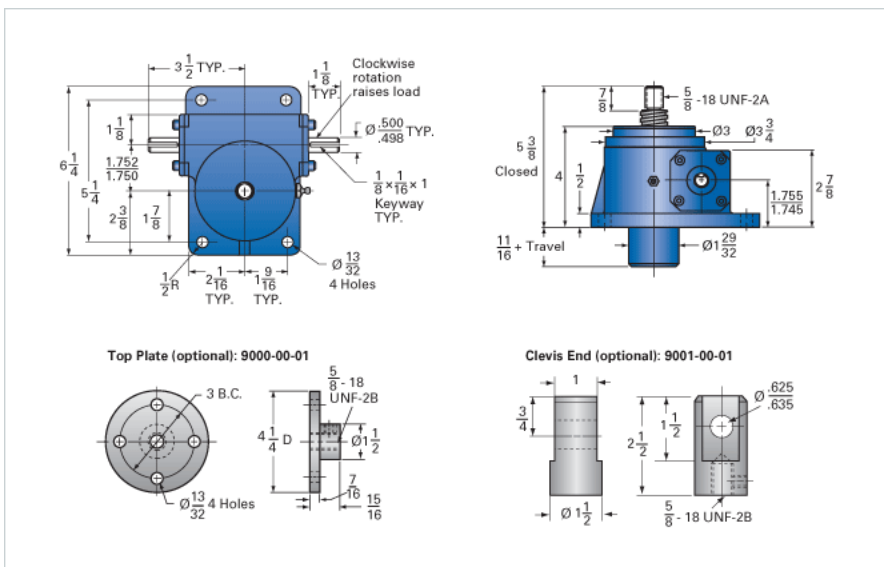

### Details

Capacity [Ton]	2.5
Gear Ratio	6:1
Turns of Worm per Inch Travel	24
Torque to Raise 1 lb. [in-lb]	0.0252
Lifting Screw Diameter [in]	1.00
Screw Lead [in]	0.250
Root Diameter [in]	0.698
Tare Drag Torque [in-lb]	5

### Performance Specifications

Maximum Allowable Input [hp]	2.00
Maximum Input Torque [in-lb]	126
Maximum Worm Speed at Rated Load [rpm]	1000
Maximum Load at 1750 RPM [lb]	2858
Starting Torque	2 x Running Torque