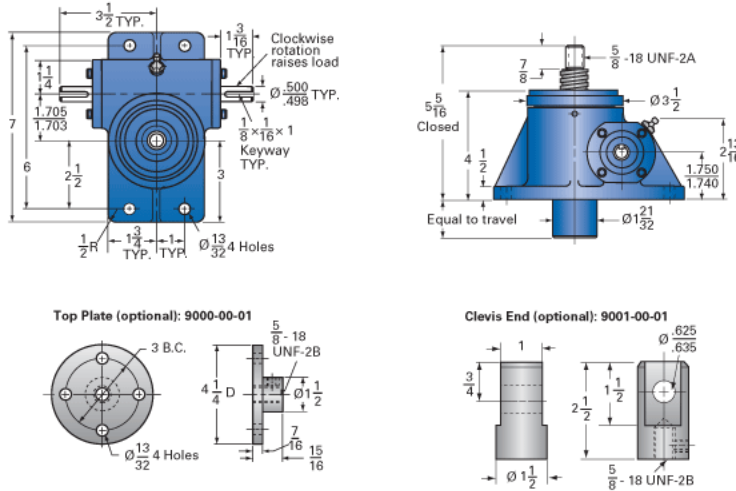

### Details

Capacity [Ton]	2
Gear Ratio	12:1
Turns of Worm per Inch Travel	48
Torque to Raise 1 lb. [in-lb]	0.0154
Lifting Screw Diameter [in]	1.00
Screw Lead [in]	0.250
Root Diameter [in]	0.698
Tare Drag Torque [in-lb]	4

### Performance Specifications

Maximum Allowable Input [hp]	1.50
Maximum Input Torque [in-lb]	62
Maximum Worm Speed at Rated Load [rpm]	1525
Maximum Load at 1750 RPM [lb]	3486
Starting Torque	2 x Running Torque