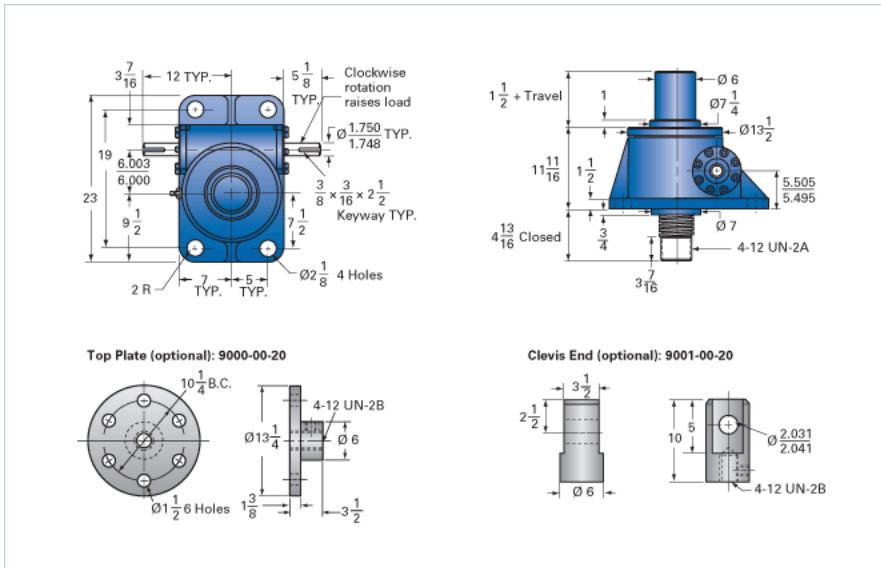

ActionJac 75-MSJ-I 32:1

Call 800-321-7800 or visit us online at www.nookindustries.com to configure and order your ActionJac 75-MSJ-I 32:1 today!

Details

Capacity [Ton]	75
Gear Ratio	32:1
Turns of Worm per Inch Travel	48
Torque to Raise 1 lb. [in-lb]	0.0252
Lifting Screw Diameter [in]	5.00
Screw Lead [in]	0.667
Root Diameter [in]	4.286
Tare Drag Torque [in-lb]	155

Performance Specifications

Maximum Allowable Input [hp]	9.00
Maximum Input Torque [in-lb]	3780
Maximum Worm Speed at Rated Load [rpm]	150
Maximum Load at 1750 RPM [lb]	12862
Starting Torque	2 x Running Torque

Weight

Base 0 Travel [lb]	310
Per Inch of Travel [lb]	6.50
Grease [lb]	9.0