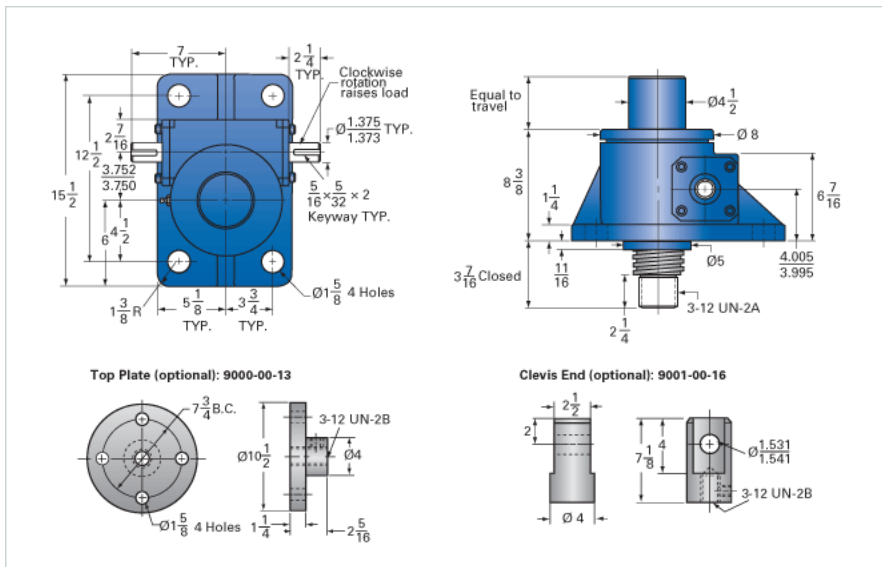

ActionJac 35-MSJ-I 32:1

Call 800-321-7800 or visit us online at www.nookindustries.com to configure and order your ActionJac 35-MSJ-I 32:1 today!

Details

Capacity [Ton]	35
Gear Ratio	32:1
Turns of Worm per Inch Travel	48
Torque to Raise 1 lb. [in-lb]	0.0257
Lifting Screw Diameter [in]	3.75
Screw Lead [in]	0.667
Root Diameter [in]	3.009
Tare Drag Torque [in-lb]	50

Performance Specifications

Maximum Allowable Input [hp]	3.50
Maximum Input Torque [in-lb]	1800
Maximum Worm Speed at Rated Load [rpm]	122
Maximum Load at 1750 RPM [lb]	4904
Starting Torque	2 x Running Torque

Weight

Base 0 Travel [lb]	145
Per Inch of Travel [lb]	3.40
Grease [lb]	3.5