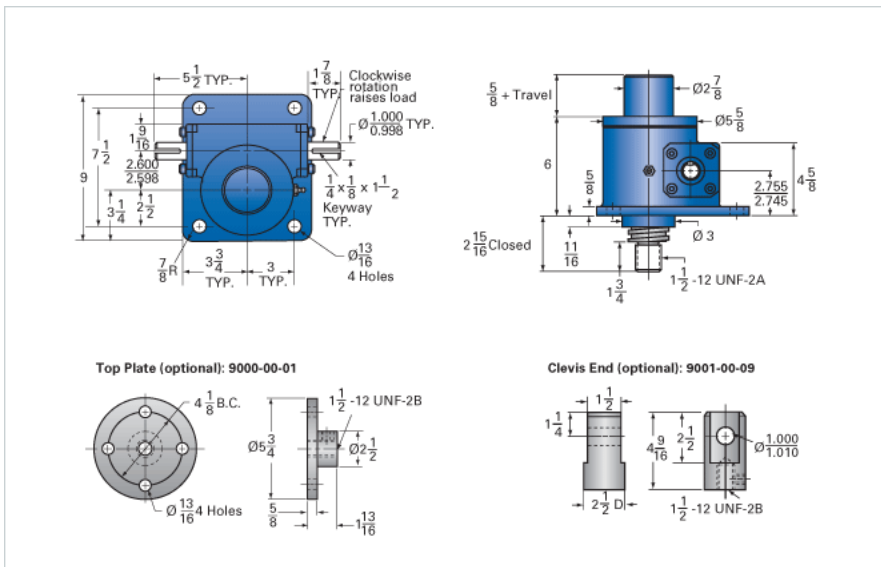

ActionJac 15-MSJ-I 24:1

Call 800-321-7800 or visit us online at www.nookindustries.com to configure and order your ActionJac 15-MSJ-I 24:1 today!

Details

Capacity [Ton]	15
Gear Ratio	24:1
Turns of Worm per Inch Travel	48
Torque to Raise 1 lb. [in-lb]	0.0218
Lifting Screw Diameter [in]	2.25
Screw Lead [in]	0.500
Root Diameter [in]	1.684
Tare Drag Torque [in-lb]	20

Performance Specifications

Maximum Allowable Input [hp]	1.50
Maximum Input Torque [in-lb]	654
Maximum Worm Speed at Rated Load [rpm]	144
Maximum Load at 1750 RPM [lb]	2478
Starting Torque	2 x Running Torque

Weight

Base 0 Travel [lb]	55
Per Inch of Travel [lb]	1.40
Grease [lb]	1.5