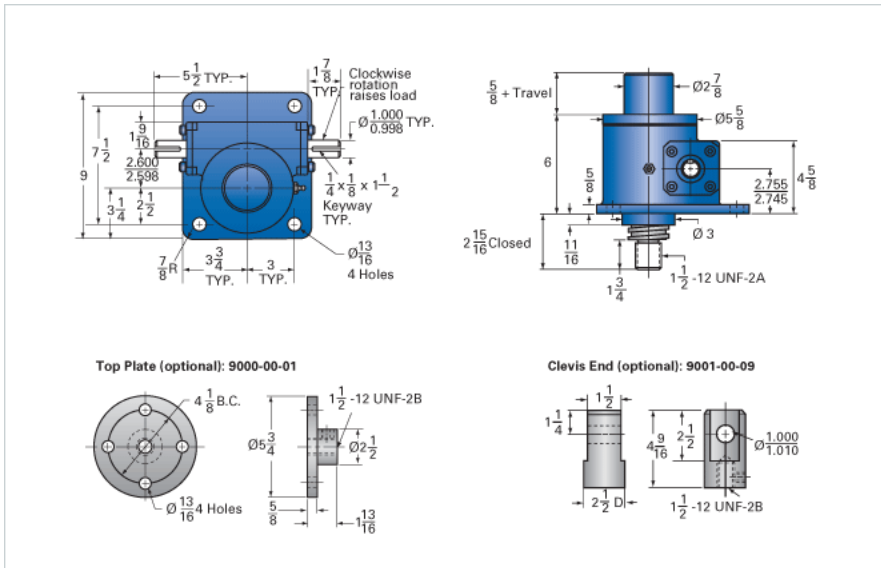

ActionJac 15-MSJ-I 24:1

Call 800-321-7800 or visit us online at www.nookindustries.com to configure and order your ActionJac 15-MSJ-I 24:1 today!

Details

Capacity [Ton]	15
Gear Ratio	24:1
Turns of Worm per Inch Travel	48
Torque to Raise 1 lb. [in-lb]	0.0218
Lifting Screw Diameter [in]	2.25
Screw Lead [in]	0.500
Root Diameter [in]	1.684
Tare Drag Torque [in-lb]	20

Performance Specifications

Maximum Allowable Input [hp]	1.50
Maximum Input Torque [in-lb]	654
Maximum Worm Speed at Rated Load [rpm]	144
Maximum Load at 1750 RPM [lb]	2478
Starting Torque	2 x Running Torque

Weight

Base 0 Travel [lb]	55
Per Inch of Travel [lb]	1.40
Grease [lb]	1.5