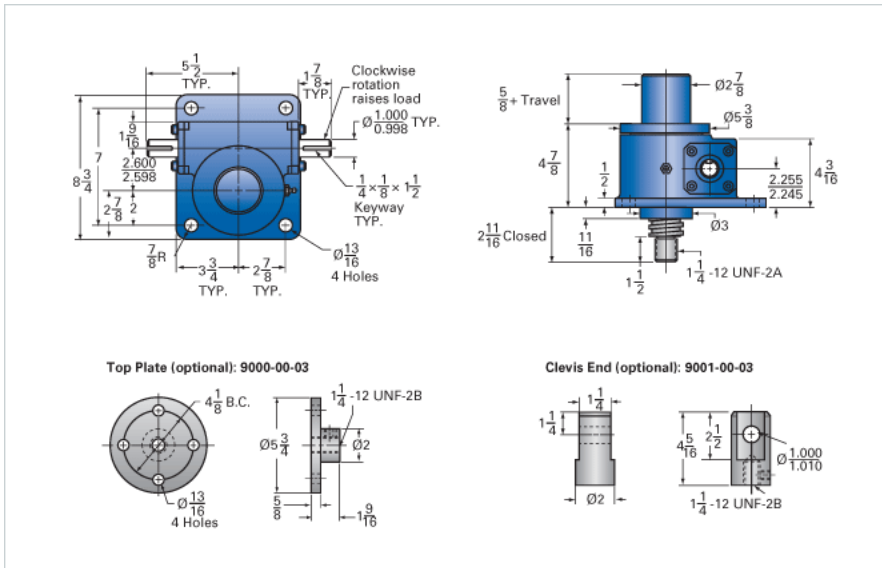

### Details

Capacity [Ton]	10
Gear Ratio	24:1
Turns of Worm per Inch Travel	48
Torque to Raise 1 lb. [in-lb]	0.0192
Lifting Screw Diameter [in]	2.00
Screw Lead [in]	0.500
Root Diameter [in]	1.410
Tare Drag Torque [in-lb]	20

### Performance Specifications

Maximum Allowable Input [hp]	1.50
Maximum Input Torque [in-lb]	384
Maximum Worm Speed at Rated Load [rpm]	246
Maximum Load at 1750 RPM [lb]	2813
Starting Torque	2 x Running Torque

### Weight

Base 0 Travel [lb]	45
Per Inch of Travel [lb]	1.20
Grease [lb]	1.5